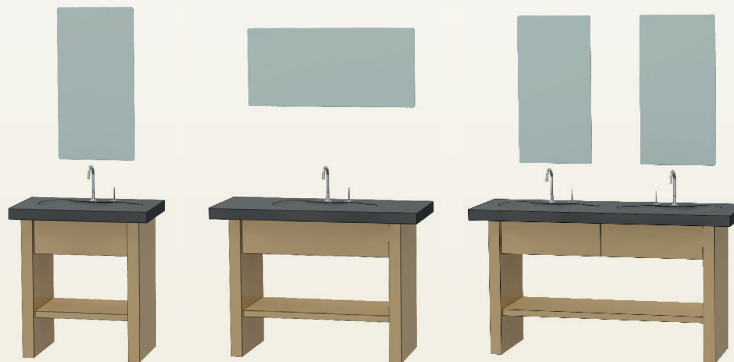

BOREALE | DISTINCTION

LAYOUTS AND COMPOSITION

Single sink vanity
31 1/2, 39 3/8, 47 1/4"

2 sinks vanity
61"

Semi-polished

Flaked

Optional SOURCE
faucet

**SINK BASE,
COUNTERTOP
AND FAUCET**

Pivoting linen cabinet-
dressing table
15 1/4"

Fixed linen cabinet
15 1/4"

**PIVOTING LINEN
CABINET AND
DRESSING TABLE
OR FIXED LINEN
CABINET**

Full-length mirror 25 x 73"
Can be attached to the wall or free-standing

**FULL-LENGTH
MIRROR**

NOTE: Available right or left.

BOREALE | DISTINCTION

SUGGESTED LAYOUTS

SUGGESTED LAYOUTS

31 1/2"

39 3/8", 47 1/4"

61"

31 1/2"

39 3/8", 47 1/4"

61"

Full-length mirror + medicine cabinet + sink base 31 1/2"

Fixed linen cabinet + sink base 39 3/8"

Pivoting linen + 61" double sink base + full-length mirror cabinet

SLATE COUNTERTOP