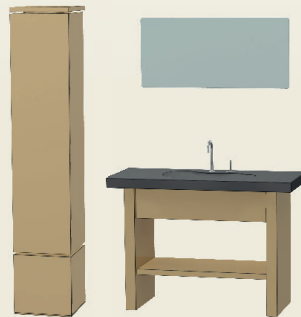

BOREALE | DISTINCTION

LAYOUTS AND COMPOSITION

Single sink vanity
31 1/2, 39 3/8, 47 1/4"

2 sinks vanity
61"

Semi-polished

Flaked

Optional SOURCE
faucet

**SINK BASE,
COUNTERTOP
AND FAUCET**

Pivoting linen cabinet-
dressing table
15 1/4"

Fixed linen cabinet
15 1/4"

**PIVOTING LINEN
CABINET AND
DRESSING TABLE
OR FIXED LINEN
CABINET**

Full-length mirror 25 x 73"
Can be attached to the wall or free-standing

**FULL-LENGTH
MIRROR**

NOTE: Available right or left.

BOREALE | DISTINCTION

SUGGESTED LAYOUTS

SUGGESTED LAYOUTS

31 1/2"

39 3/8", 47 1/4"

61"

31 1/2"

39 3/8", 47 1/4"

61"

Full-length mirror + medicine cabinet + sink base 31 1/2"

Fixed linen cabinet + sink base 39 3/8"

Pivoting linen + 61" double sink base + full-length mirror cabinet

SLATE COUNTERTOP