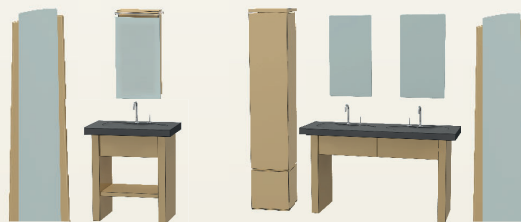

BOREALE | DISTINCTION

LAYOUTS AND COMPOSITION

Single sink vanity
31 1/2, 39 3/8, 47 1/4"

2 sinks vanity
61"

Semi-polished

Flaked

Optional SOURCE
faucet

**SINK BASE,
COUNTERTOP
AND FAUCET**

Single sink vanity with shelf
31 1/2, 39 3/8, 47 1/4"

2 sinks vanity with shelf
61"

Horizontal mirror
27 x 18 H
33 x 18 H
39 1/4 x 18 H

Vertical mirror
18 x 33 H

Medicine cabinet
17 x 33 H

**MIRROR OR
MEDICINE
CABINET**

Pivoting linen cabinet-
dressing table
15 1/4"

Fixed linen cabinet
15 1/4"

**PIVOTING LINEN
CABINET AND
DRESSING TABLE
OR FIXED LINEN
CABINET**

Full-length mirror 25 x 73"
Can be attached to the wall or free-standing

31 1/2"

39 3/8", 47 1/4"

61"

Full-length mirror + medicine cabinet + sink base 31 1/2"

Fixed linen cabinet + sink base 39 3/8"

Pivoting linen + 61" double sink base + full-length mirror cabinet

SLATE COUNTERTOP