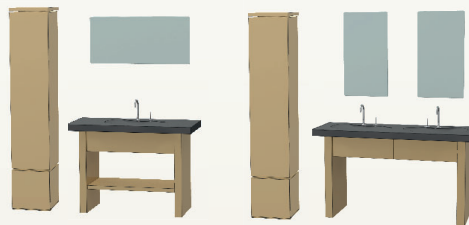

BOREALE | DISTINCTION

LAYOUTS AND COMPOSITION

Single sink vanity
31 1/2, 39 3/8, 47 1/4"

2 sinks vanity
61"

Semi-polished

Flaked

Optional SOURCE
faucet

**SINK BASE,
COUNTERTOP
AND FAUCET**

Single sink vanity with shelf
31 1/2, 39 3/8, 47 1/4"

2 sinks vanity with shelf
61"

Horizontal mirror
27 x 18 H
33 x 18 H
39 1/4 x 18 H

Vertical mirror
18 x 33 H

Medicine cabinet
17 x 33 H

**MIRROR OR
MEDICINE
CABINET**

Pivoting linen cabinet-
dressing table
15 1/4"

Fixed linen cabinet
15 1/4"

**PIVOTING LINEN
CABINET AND
DRESSING TABLE
OR FIXED LINEN
CABINET**

Full-length mirror 25 x 73"
Can be attached to the wall or free-standing

31 1/2"

39 3/8", 47 1/4"

61"

Full-length mirror + medicine cabinet + sink base 31 1/2"

Fixed linen cabinet + sink base 39 3/8"

Pivoting linen + 61" double sink base + full-length mirror cabinet

SLATE COUNTERTOP