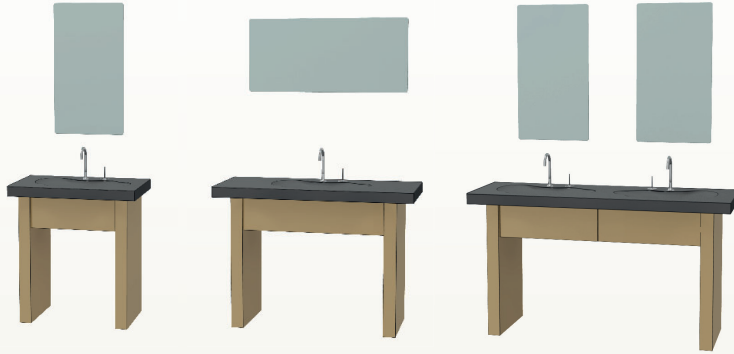

BOREALE | DISTINCTION

LAYOUTS AND COMPOSITION

Single sink vanity
31 1/2, 39 3/8, 47 1/4"

2 sinks vanity
61"

Semi-polished

Flaked

Optional SOURCE
faucet

**SINK BASE,
COUNTERTOP
AND FAUCET**

Single sink vanity with shelf
31 1/2, 39 3/8, 47 1/4"

2 sinks vanity with shelf
61"

Horizontal mirror
27 x 18 H
33 x 18 H
39 1/4 x 18 H

Vertical mirror
18 x 33 H

Medicine cabinet
17 x 33 H

**MIRROR OR
MEDICINE
CABINET**

Pivoting linen cabinet-
dressing table
15 1/4"

Fixed linen cabinet
15 1/4"

**PIVOTING LINEN
CABINET AND
DRESSING TABLE
OR FIXED LINEN
CABINET**

Full-length mirror 25 x 73"
Can be attached to the wall or free-standing

**FULL-LENGTH
MIRROR**

NOTE: Available right or left.

BOREALE | DISTINCTION

SUGGESTED LAYOUTS

SUGGESTED LAYOUTS

31 1/2"

39 3/8", 47 1/4"

61"