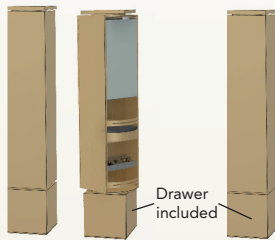

BOREALE | DISTINCTION

LAYOUTS AND COMPOSITION

Single sink vanity
31 1/2, 39 3/8, 47 1/4"

2 sinks vanity
61"

Semi-polished

Flaked

Optional SOURCE
faucet

**SINK BASE,
COUNTERTOP
AND FAUCET**

Single sink vanity with shelf
31 1/2, 39 3/8, 47 1/4"

2 sinks vanity with shelf
61"

Horizontal mirror
27 x 18 H
33 x 18 H
39 1/4 x 18 H

Vertical mirror
18 x 33 H

Medicine cabinet
17 x 33 H

**MIRROR OR
MEDICINE
CABINET**

Pivoting linen cabinet-
dressing table
15 1/4"

Fixed linen cabinet
15 1/4"

**PIVOTING LINEN
CABINET AND
DRESSING TABLE
OR FIXED LINEN
CABINET**

Full-length mirror 25 x 73"
Can be attached to the wall or free-standing

31 1/2"

39 3/8", 47 1/4"

61"

Full-length mirror + medicine cabinet + sink base 31 1/2"

Fixed linen cabinet + sink base 39 3/8"

Pivoting linen + 61" double sink base + full-length mirror cabinet

SLATE COUNTERTOP