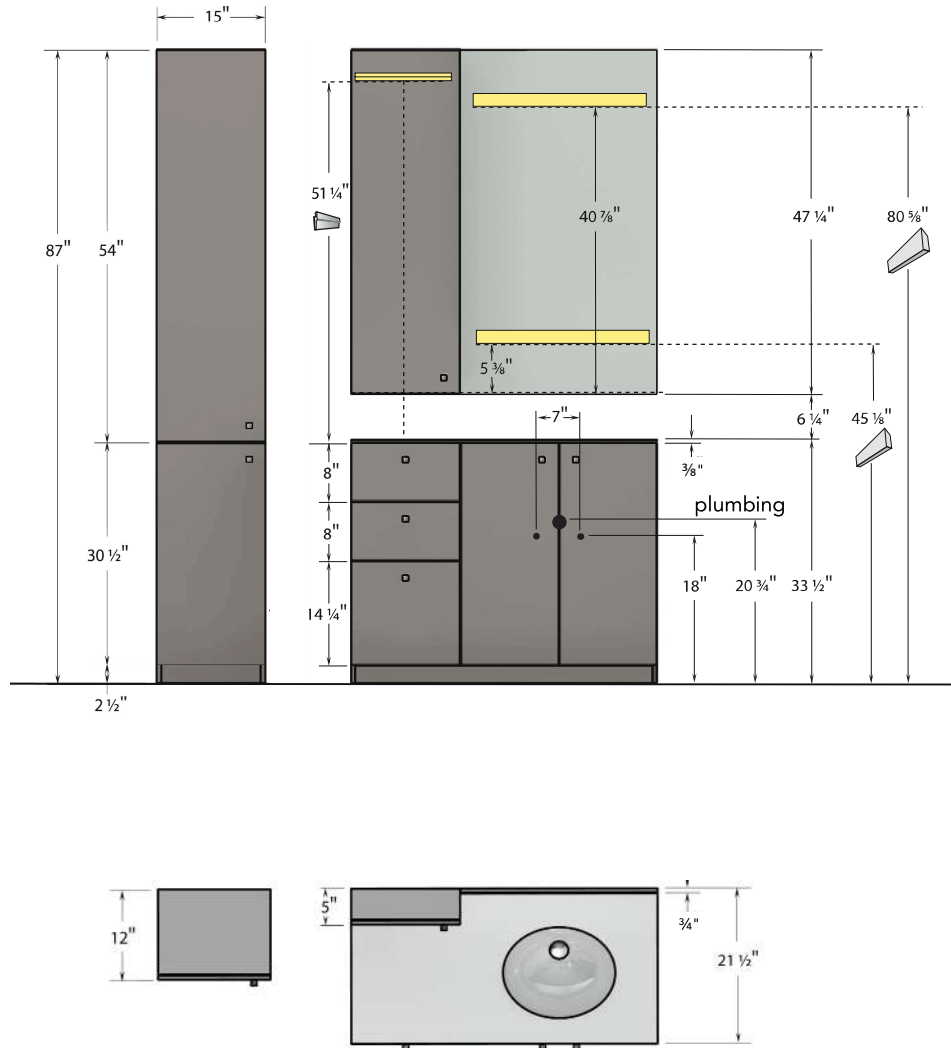

ARKITEK | EXPRESS

DIMENSIONS, ELECTRICAL AND PLUMBING

FLOORMOUNT VERSION

ARKITEK | EXPRESS

DIMENSIONS, ELECTRICAL AND PLUMBING

WALLMOUNT VERSION