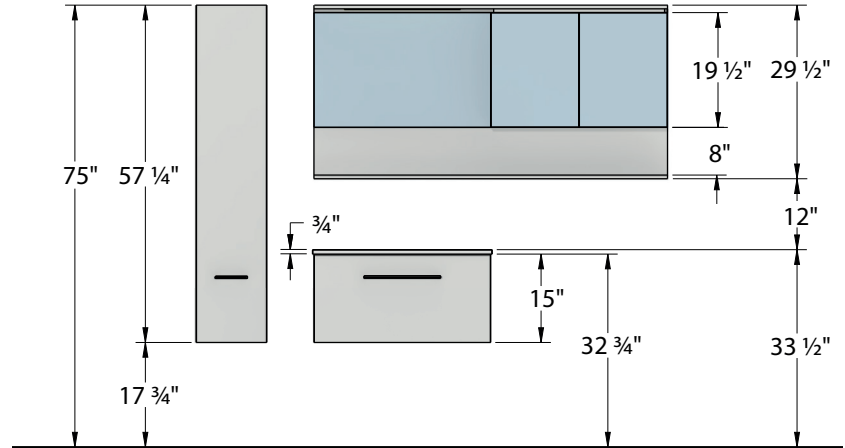

FUZION | SELECTION

DIMENSIONS

PURE FUZION

Without metal

DYNAMIC METAL FUZION

Offset mirror or medicine cabinet and sink base and linen cabinet with small niche.

THICKNESS

HORIZONTAL MIRROR OR MEDICINE CABINET

Mirror without
medicine
cabinet

Medicine cabinet or
Mirror with medicine
cabinet

OFFSET MIRROR AND MEDICINE CABINET

Mirror /
Medicine cabinet

Medicine
cabinet only

FUZION | SELECTION

DIMENSIONS

METAL FUZION

Wallmounted with niches

METAL FUZION

With legs

DEPTH