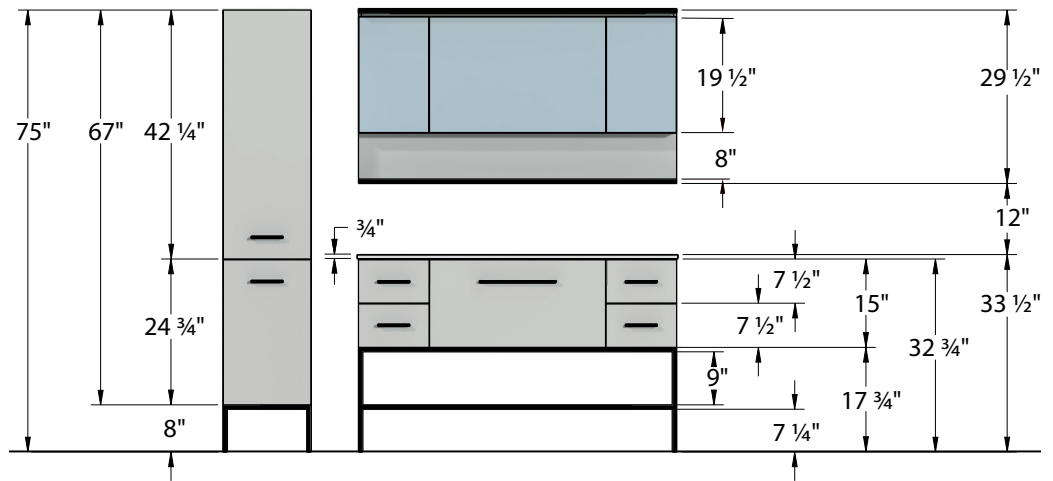

FUZION | SELECTION

DIMENSIONS

PURE FUZION

Without metal

DYNAMIC METAL FUZION

Offset mirror or medicine cabinet and sink base and linen cabinet with small niche.

THICKNESS

HORIZONTAL MIRROR OR MEDICINE CABINET

Mirror without
medicine
cabinet

Medicine cabinet or
Mirror with medicine
cabinet

OFFSET MIRROR AND MEDICINE CABINET

Mirror /
Medicine cabinet

Medicine
cabinet only

FUZION | SELECTION

DIMENSIONS

METAL FUZION

Wallmounted with niches

METAL FUZION

With legs

DEPTH