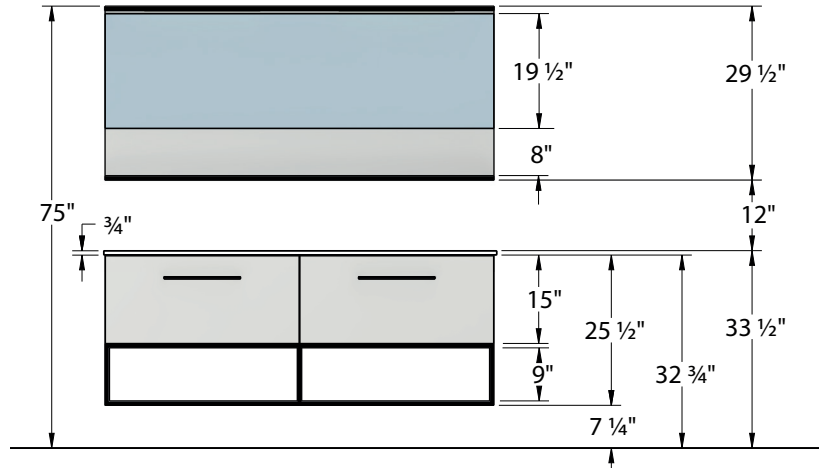

FUZION | SELECTION

DIMENSIONS

PURE FUZION

Without metal

DYNAMIC METAL FUZION

Offset mirror or medicine cabinet and sink base and linen cabinet with small niche.

THICKNESS

HORIZONTAL MIRROR OR MEDICINE CABINET

Mirror without
medicine
cabinet

Medicine cabinet or
Mirror with medicine
cabinet

OFFSET MIRROR AND MEDICINE CABINET

Mirror /
Medicine cabinet

Medicine
cabinet only

FUZION | SELECTION

DIMENSIONS

METAL FUZION

Wallmounted with niches

METAL FUZION

With legs

DEPTH