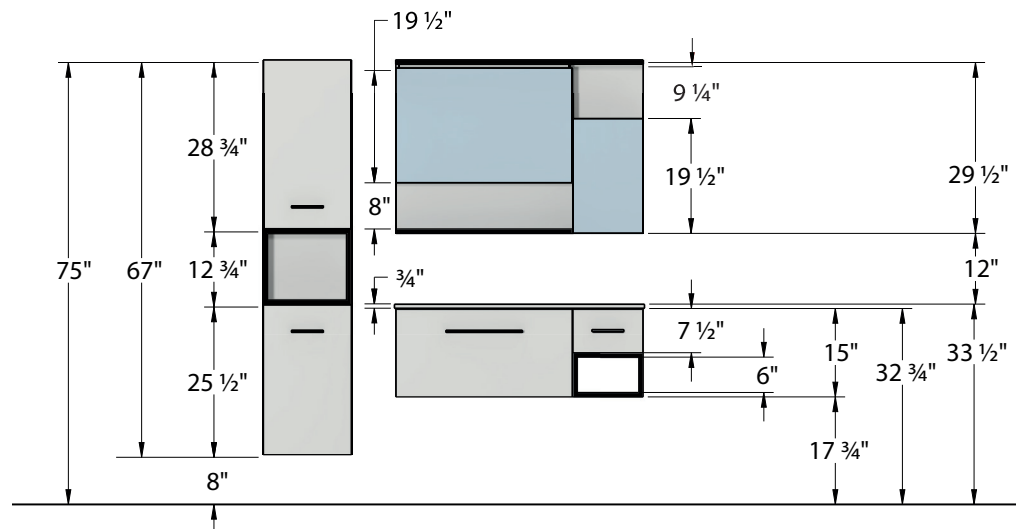

FUZION | SELECTION

DIMENSIONS

PURE FUZION

Without metal

DYNAMIC METAL FUZION

Offset mirror or medicine cabinet and sink base and linen cabinet with small niche.

THICKNESS

HORIZONTAL MIRROR OR MEDICINE CABINET

Mirror without
medicine
cabinet

Medicine cabinet or
Mirror with medicine
cabinet

OFFSET MIRROR AND MEDICINE CABINET

Mirror /
Medicine cabinet

Medicine
cabinet only

FUZION | SELECTION

DIMENSIONS

METAL FUZION

Wallmounted with niches

METAL FUZION

With legs

DEPTH