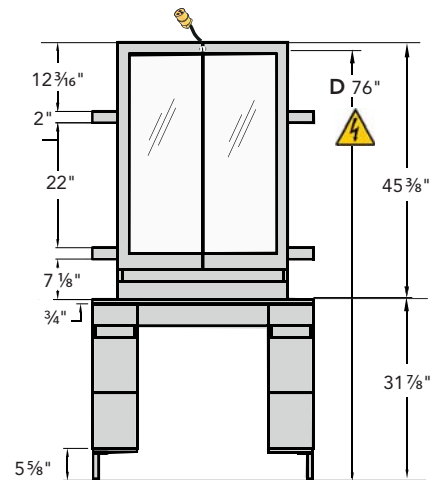

OPTIONAL ACCESSORIES

B. GFCI OPTION Bring out an independent 110V circuit at 54 1/4" from the floor.

C. LIGHTING FOR AUXILIARY DRESSING TABLE Bring out another 110V independent circuit. Lighting switches on when opening doors. (OPTION A-93)

D. DRESSING TABLE LIGHTING Bring out a 110V wire with a bipolar connector with 15" excess from the wall to activate the interior lighting when opening doors.