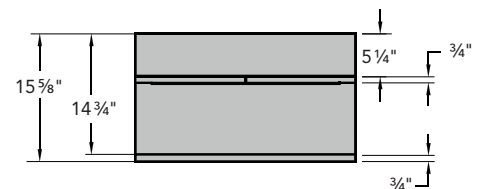

OPTIONAL ACCESSORIES

B. GFCI OPTION Bring out an independent 110V circuit at 54 1/4" from the floor.

C. LIGHTING FOR AUXILIARY DRESSING TABLE Bring out another 110V independent circuit. Lighting switches on when opening doors. (OPTION A-93)

D. DRESSING TABLE LIGHTING Bring out a 110V wire with a bipolar connector with 15" excess from the wall to activate the interior lighting when opening doors.