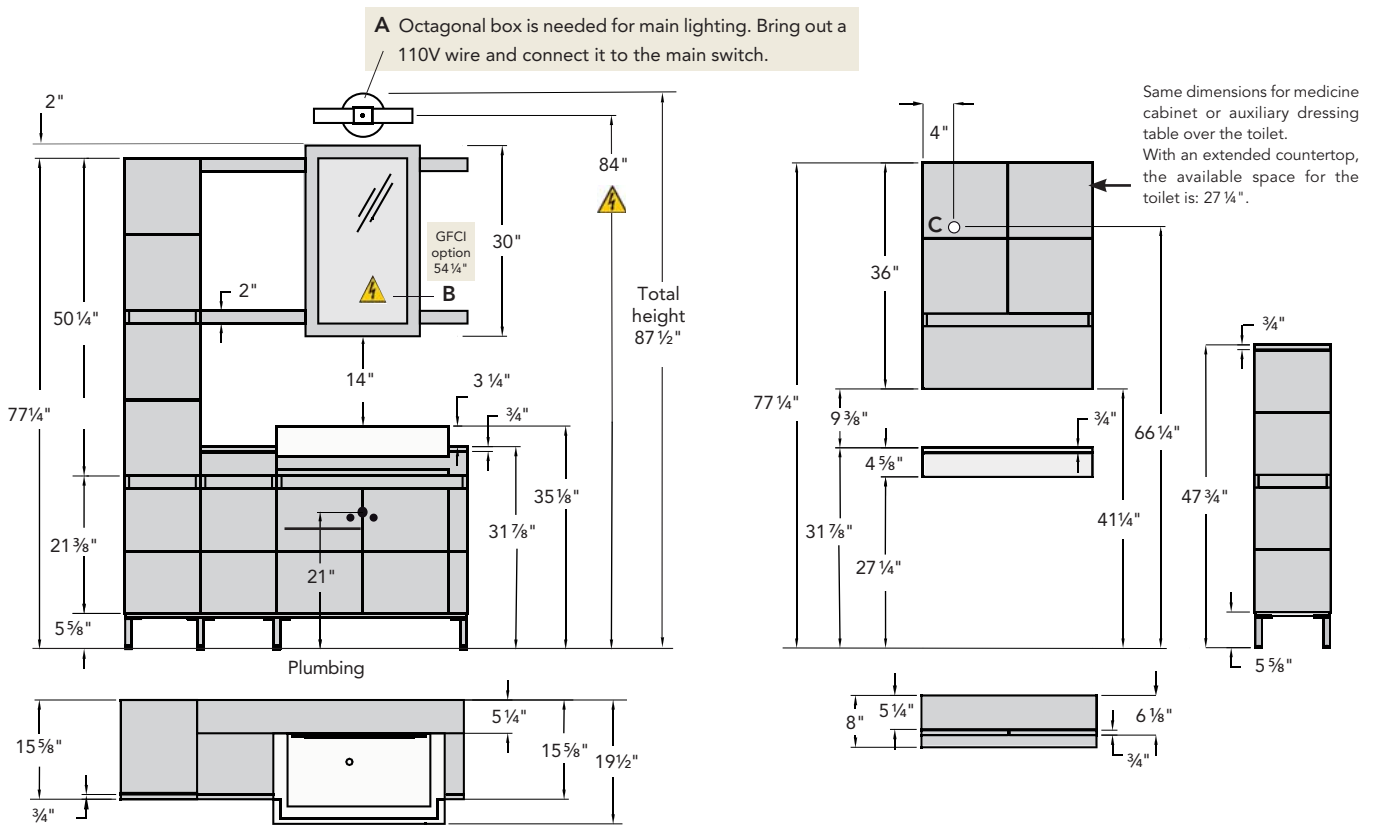

## DIMENSIONS

LAYOUTS WITH 24" OR 27" DELPHES SINK

**A. MAIN LIGHTING** Install an octagonal box and bring out a 110V wire connected to the main switch.

## DIMENSIONS