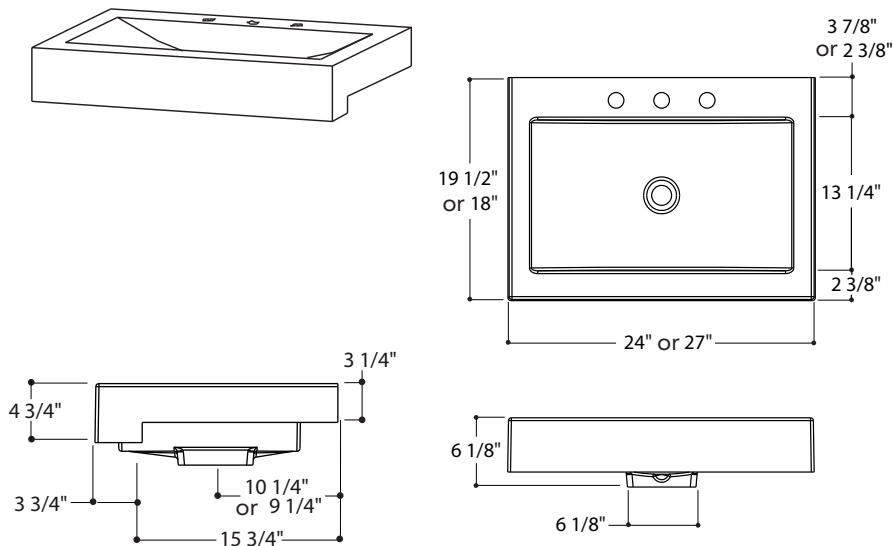

LINEA | SELECTION

DIMENSIONS

CHOICE OF 4 SINKS

- 24" DELPHES
- 27" DELPHES
- 39" DELPHES
- Double 42" DELPHES

Each of these models can have depth of 19½" or 18" depending on the type of faucet chosen.

DELPHES FOR FAUCET INSTALLATION ON SINK

DELPHES FOR WALLMOUNT FAUCET INSTALLATION

DELPHES 24" or 27"

SEMI-RECESSED

Sold only with LINEA furniture

ABOVE-COUNTER SINK

Sold separately

Variable heights for above-counter sinks, when sold separately.