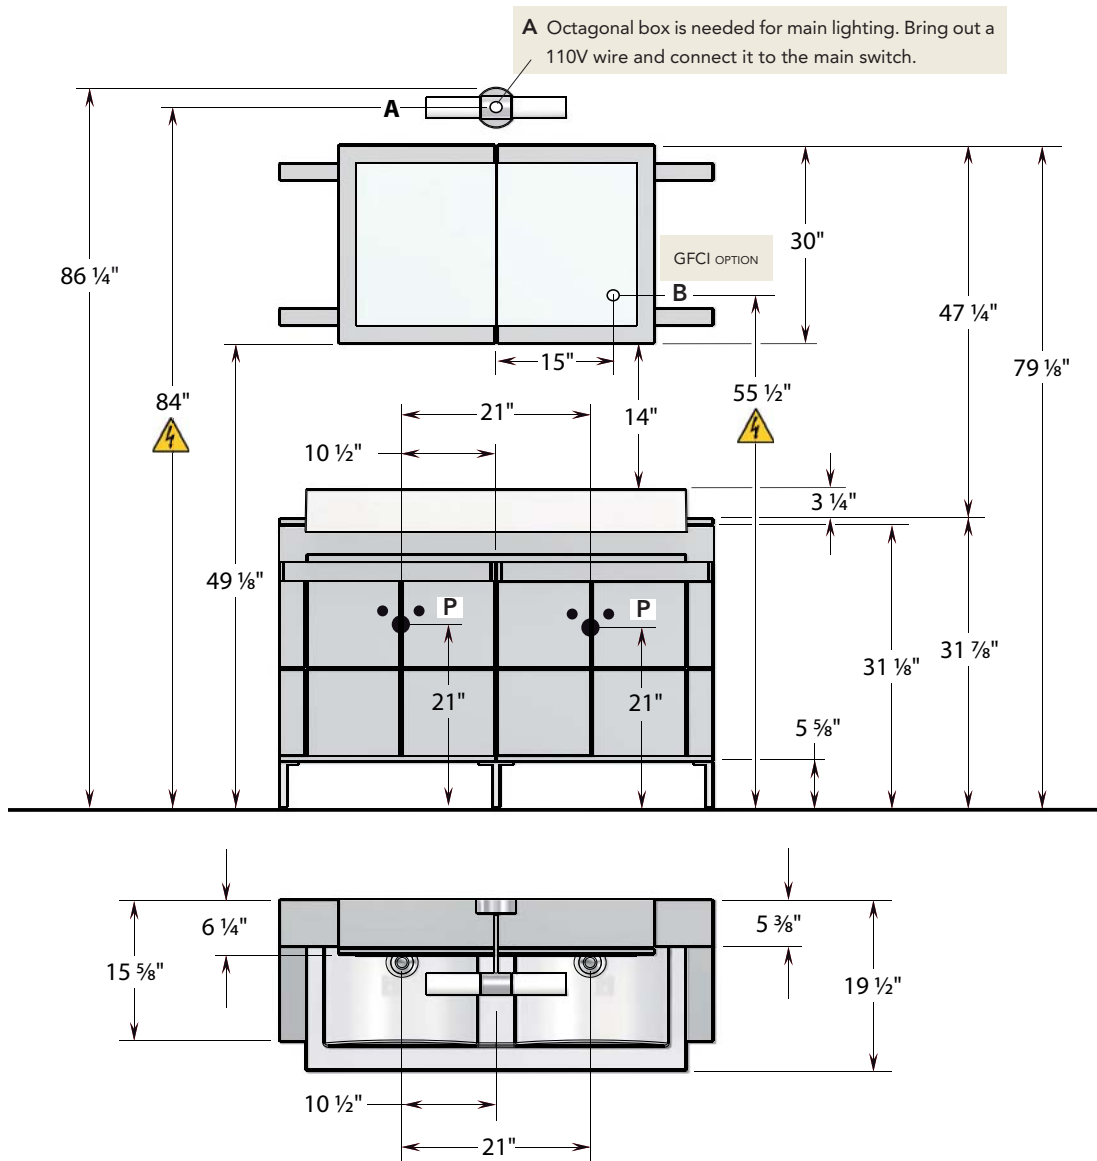

## DIMENSIONS

LAYOUTS WITH 24" OR 27" DELPHES SINK

**A. MAIN LIGHTING** Install an octagonal box and bring out a 110V wire connected to the main switch.

### OPTIONAL ACCESSORIES

**B. GFCI OPTION** Bring out an independent 110V circuit at 54 1/4" from the floor.

**C. LIGHTING FOR AUXILIARY DRESSING TABLE** Bring out another 110V independent circuit. Lighting switches on when opening doors. (OPTION A-93)

## DIMENSIONS

LAYOUTS WITH 39" OR 42" DELPHES SINK

A Octagonal box is needed for main lighting. Bring out a 110V wire and connect it to the main switch.

GFCI OPTION

**A. MAIN LIGHTING** Install an octagonal box and bring out a 110V wire connected to the main switch.

## DIMENSIONS