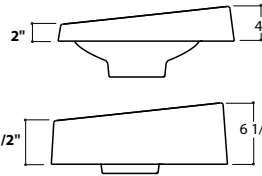

MOON Ø 18¼

2" front - 4" back

4½" front - 6½" back

2" - 4" RVP00000

4½" - 6½"

FRONT BACK

MATERIAL UNIMAR+
COLOR White U-00 or biscuit U-96.
DRAIN Not included.

WITHOUT DRILLING For wallmount or faucet on countertop. No sink drilling.

DRILLING INCLUDED n.a.

FINISHED SIDES All surfaces.

DIAMETER in Ø 18¼"
mm Ø 464

COUNTERTOP CUT-OUT in Ø 14"
mm Ø 356

APPARENT HEIGHT in 2" front - 4" back
mm 51 front - 102 back

in 4½" front - 6½" back
mm 114 front - 165 back

WATER CAPACITY 1,3 gal/5 L

WEIGHT 15 lb

MOON LITE Ø 18½

2"

1"

4"

1" MLITE-D1

2" MLITE-D2

DIAMETER in Ø 18½"
mm Ø 470

COUNTERTOP CUT-OUT in Ø 17"
mm Ø 432

APPARENT HEIGHT in 1", 2" or 4"
mm 25, 51 or 102

WATER CAPACITY 1,3 gal/5 L

WEIGHT 12 lb (1") - 13,5 lb (2")
17lb (4")