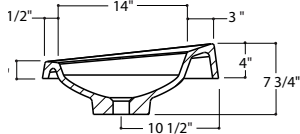

MOON Ø 18¼

2" front - 4" back

4½" front - 6½" back

2" - 4" RVP00000

4½" - 6½"

FRONT BACK

MATERIAL UNIMAR+
COLOR White U-00 or biscuit U-96.
DRAIN Not included.

WITHOUT DRILLING For wallmount or faucet on countertop. No sink drilling.

DRILLING INCLUDED n.a.

FINISHED SIDES All surfaces.

DIAMETER in Ø 18¼"
mm Ø 464

COUNTERTOP CUT-OUT in Ø 14"
mm Ø 356

APPARENT HEIGHT in 2" front - 4" back
mm 51 front - 102 back

in 4½" front - 6½" back
mm 114 front - 165 back

WATER CAPACITY 1,3 gal/5 L

WEIGHT 15 lb

MOON LITE Ø 18½

2"

1"

4"

1" MLITE-D1

2" MLITE-D2

DIAMETER in Ø 18½"
mm Ø 470

COUNTERTOP CUT-OUT in Ø 17"
mm Ø 432

APPARENT HEIGHT in 1", 2" or 4"
mm 25, 51 or 102

WATER CAPACITY 1,3 gal/5 L

WEIGHT 12 lb (1") - 13,5 lb (2")
17lb (4")