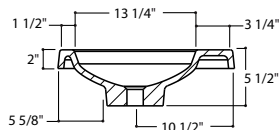

DRILLING INCLUDED n.a.

FINISHED SIDES All surfaces.

DIAMETER in Ø 18¼"
mm Ø 464

COUNTERTOP CUT-OUT in Ø 14"
mm Ø 356

APPARENT HEIGHT in 2" front - 4" back
mm 51 front - 102 back

in 4½" front - 6½" back
mm 114 front - 165 back

WATER CAPACITY 1,3 gal/5 L

WEIGHT 15 lb

MOON LITE Ø 18½

2"

1"

4"

1" MLITE-D1

2" MLITE-D2

4" MLITE-D4

MATERIAL UNIMAR+
COLOR White U-00 or biscuit U-96.
DRAIN Not included.

WITHOUT DRILLING For wallmount faucet.

DRILLING INCLUDED For faucet on sink, single or 8" (not included).

FINISHED SIDES All surfaces.

DIAMETER in Ø 18½"
mm Ø 470

COUNTERTOP CUT-OUT in Ø 17"
mm Ø 432

APPARENT HEIGHT in 1", 2" or 4"
mm 25, 51 or 102

WATER CAPACITY 1,3 gal/5 L

WEIGHT 12 lb (1") - 13,5 lb (2")
17lb (4")