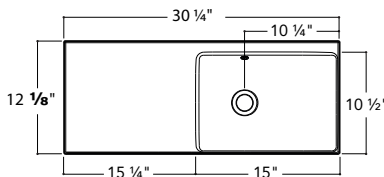

TOP MOUNT SINK

MINI-12 OFF-CENTERED with faucet space on the side 18 ¼, 24 ¼, 30 ¼ X 12 ⅞

- MATERIAL** Unimar 3.0
- COLOR** White U-00
- OVERFLOW** Chrome
- DRILLING** Single or 8", left or right side depending on model (on demand)
- FINISHED SIDES** Finished on 4 sides
- COUNTERTOP CUTOUT** in 15 ¼ x 11 ¼
mm 387 x 286
- APPARENT HEIGHT** in 2
mm 51
- WATER CAPACITY** 0,98 gal/3,7 L
- WEIGHT** 8 lbs to 11,5 lbs depending on model
- DRAIN** Not included

Left or right

18 ¼" W X 12 ⅞"

MLOD1812

MLOG1812

24 ¼" W X 12 ⅞"

MLOD2412

MLOG2412

30 ¼" W X 12 ⅞"

MLOD3012

MLOG3012

MINI-12 CENTERED with faucet space on the side 24 ¼, 30 ¼, 36 ¼, 42 ¼, 48 ¼ X 12 ⅛

| | |
|--------------------------|---|
| MATERIAL | Unimar 3.0 |
| COLOR | White U-00 |
| OVERFLOW | Chrome |
| DRILLING | Single or 8", left or right of the sink (on demand) |
| FINISHED SIDES | Finished on 4 sides |
| COUNTERTOP CUTOUT | in 15 ¼ x 11 ¼ mm 387 x 286 |
| APPARENT HEIGHT | in 2 mm 51 |
| WATER CAPACITY | 0,95 gal/3,6 L |
| WEIGHT | 10,3 lbs to 17,2 lbs depending on model |
| DRAIN | Not included |

| | |
|--------------------------|---|
| MATERIAL | Unimar 3.0 |
| COLOR | White U-00 |
| OVERFLOW | Chrome |
| DRILLING | Single or 8", at the center (on demand) |
| FINISHED SIDES | Finished on 4 sides |
| DIMENSIONS | in 48 1/4 x 12 1/8 mm 1226 x 308 |
| COUNTERTOP CUTOUT | in 47 3/8 x 11 1/4 mm 1203 x 286 |
| APPARENT HEIGHT | in 2 mm 51 |
| WATER CAPACITY | 0,98 gal/3,7 L |
| WEIGHT | 19,5 lbs |
| DRAIN | Not included |