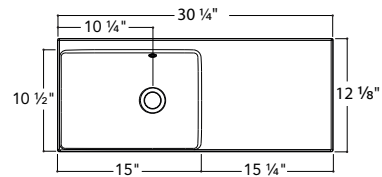

TOP MOUNT SINK

MINI-12 OFF-CENTERED with faucet space on the side 18 ¼, 24 ¼, 30 ¼ X 12 ⅞

- MATERIAL** Unimar 3.0
- COLOR** White U-00
- OVERFLOW** Chrome
- DRILLING** Single or 8", left or right side depending on model (on demand)
- FINISHED SIDES** Finished on 4 sides
- COUNTERTOP CUTOUT** in 15 ¼ x 11 ¼
mm 387 x 286
- APPARENT HEIGHT** in 2
mm 51
- WATER CAPACITY** 0,98 gal/3,7 L
- WEIGHT** 8 lbs to 11,5 lbs depending on model
- DRAIN** Not included

Left or right

18 ¼" W X 12 ⅞"

MLOD1812

MLOG1812

24 ¼" W X 12 ⅞"

MLOD2412

MLOG2412

30 ¼" W X 12 ⅞"

MLOD3012

MLOG3012

MINI-12 CENTERED with faucet space on the side 24 ¼, 30 ¼, 36 ¼, 42 ¼, 48 ¼ X 12 ⅛

| | |
|--------------------------|---|
| MATERIAL | Unimar 3.0 |
| COLOR | White U-00 |
| OVERFLOW | Chrome |
| DRILLING | Single or 8", left or right of the sink (on demand) |
| FINISHED SIDES | Finished on 4 sides |
| COUNTERTOP CUTOUT | in 15 ¼ x 11 ¼ mm 387 x 286 |
| APPARENT HEIGHT | in 2 mm 51 |
| WATER CAPACITY | 0,95 gal/3,6 L |
| WEIGHT | 10,3 lbs to 17,2 lbs depending on model |
| DRAIN | Not included |

| | |
|--------------------------|---|
| MATERIAL | Unimar 3.0 |
| COLOR | White U-00 |
| OVERFLOW | Chrome |
| DRILLING | Single or 8", at the center (on demand) |
| FINISHED SIDES | Finished on 4 sides |
| DIMENSIONS | in 48 1/4 x 12 1/8 mm 1226 x 308 |
| COUNTERTOP CUTOUT | in 47 3/8 x 11 1/4 mm 1203 x 286 |
| APPARENT HEIGHT | in 2 mm 51 |
| WATER CAPACITY | 0,98 gal/3,7 L |
| WEIGHT | 19,5 lbs |
| DRAIN | Not included |