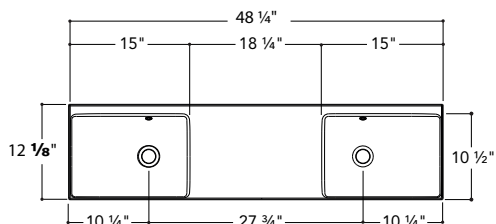

Left or right

18 ¼" W X 12 ⅞"

MLOD1812

MLOG1812

24 ¼" W X 12 ⅞"

MLOD2412

MLOG2412

30 ¼" W X 12 ⅞"

MLOD3012

MLOG3012

MINI-12 CENTERED with faucet space on the side 24 ¼, 30 ¼, 36 ¼, 42 ¼, 48 ¼ X 12 ⅛

| | |
|--------------------------|---|
| MATERIAL | Unimar 3.0 |
| COLOR | White U-00 |
| OVERFLOW | Chrome |
| DRILLING | Single or 8", left or right of the sink (on demand) |
| FINISHED SIDES | Finished on 4 sides |
| COUNTERTOP CUTOUT | in 15 ¼ x 11 ¼ mm 387 x 286 |
| APPARENT HEIGHT | in 2 mm 51 |
| WATER CAPACITY | 0,95 gal/3,6 L |
| WEIGHT | 10,3 lbs to 17,2 lbs depending on model |
| DRAIN | Not included |

MLOC2412 24 ¼" Wx 12 ⅛"

MLOC3012 30 ¼" W X 12 ⅛"

MLOC3612 36 ¼" W X 12 ⅛"

MLOC4212 42 ¼" W X 12 ⅛"

MLOC4812 48 ¼" W X 12 ⅛"

TOP MOUNT SINK

MINI-12 DOUBLE with faucet space at the center 48 1/4 X 12 1/8

2" ML2D4812

| | |
|--------------------------|---|
| MATERIAL | Unimar 3.0 |
| COLOR | White U-00 |
| OVERFLOW | Chrome |
| DRILLING | Single or 8", at the center (on demand) |
| FINISHED SIDES | Finished on 4 sides |
| DIMENSIONS | in 48 1/4 x 12 1/8 mm 1226 x 308 |
| COUNTERTOP CUTOUT | in 47 3/8 x 11 1/4 mm 1203 x 286 |
| APPARENT HEIGHT | in 2 mm 51 |
| WATER CAPACITY | 0,98 gal/3,7 L |
| WEIGHT | 19,5 lbs |
| DRAIN | Not included |