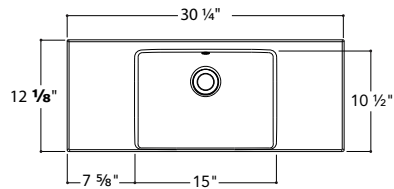

Left or right

18 ¼" W X 12 ⅞"

MLOD1812

MLOG1812

24 ¼" W X 12 ⅞"

MLOD2412

MLOG2412

30 ¼" W X 12 ⅞"

MLOD3012

MLOG3012

MINI-12 CENTERED with faucet space on the side 24 ¼, 30 ¼, 36 ¼, 42 ¼, 48 ¼ X 12 ⅛

| | |
|--------------------------|---|
| MATERIAL | Unimar 3.0 |
| COLOR | White U-00 |
| OVERFLOW | Chrome |
| DRILLING | Single or 8", left or right of the sink (on demand) |
| FINISHED SIDES | Finished on 4 sides |
| COUNTERTOP CUTOUT | in 15 ¼ x 11 ¼ mm 387 x 286 |
| APPARENT HEIGHT | in 2 mm 51 |
| WATER CAPACITY | 0,95 gal/3,6 L |
| WEIGHT | 10,3 lbs to 17,2 lbs depending on model |
| DRAIN | Not included |

MLOC2412 24 ¼" Wx 12 ⅛"

MLOC3012 30 ¼" W X 12 ⅛"

MLOC3612 36 ¼" W X 12 ⅛"

MLOC4212 42 ¼" W X 12 ⅛"

MLOC4812 48 ¼" W X 12 ⅛"

TOP MOUNT SINK

MINI-12 DOUBLE with faucet space at the center 48 1/4 X 12 1/8

2" ML2D4812

| | |
|--------------------------|---|
| MATERIAL | Unimar 3.0 |
| COLOR | White U-00 |
| OVERFLOW | Chrome |
| DRILLING | Single or 8", at the center (on demand) |
| FINISHED SIDES | Finished on 4 sides |
| DIMENSIONS | in 48 1/4 x 12 1/8 mm 1226 x 308 |
| COUNTERTOP CUTOUT | in 47 3/8 x 11 1/4 mm 1203 x 286 |
| APPARENT HEIGHT | in 2 mm 51 |
| WATER CAPACITY | 0,98 gal/3,7 L |
| WEIGHT | 19,5 lbs |
| DRAIN | Not included |