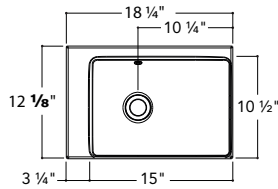

TOP MOUNT SINK

MINI-12 OFF-CENTERED with faucet space on the side 18 ¼, 24 ¼, 30 ¼ X 12 ⅞

- MATERIAL** Unimar 3.0
- COLOR** White U-00
- OVERFLOW** Chrome
- DRILLING** Single or 8", left or right side depending on model (on demand)
- FINISHED SIDES** Finished on 4 sides
- COUNTERTOP CUTOUT** in 15 ¼ x 11 ¼
mm 387 x 286
- APPARENT HEIGHT** in 2
mm 51
- WATER CAPACITY** 0,98 gal/3,7 L
- WEIGHT** 8 lbs to 11,5 lbs depending on model
- DRAIN** Not included

Left or right

18 ¼" W X 12 ⅞"

MLOD1812

MLOG1812

24 ¼" W X 12 ⅞"

MLOD2412

MLOG2412

30 ¼" W X 12 ⅞"

MLOD3012

MLOG3012

MINI-12 CENTERED with faucet space on the side 24 ¼, 30 ¼, 36 ¼, 42 ¼, 48 ¼ X 12 ⅛

| | |
|--------------------------|---|
| MATERIAL | Unimar 3.0 |
| COLOR | White U-00 |
| OVERFLOW | Chrome |
| DRILLING | Single or 8", left or right of the sink (on demand) |
| FINISHED SIDES | Finished on 4 sides |
| COUNTERTOP CUTOUT | in 15 ¼ x 11 ¼ mm 387 x 286 |
| APPARENT HEIGHT | in 2 mm 51 |
| WATER CAPACITY | 0,95 gal/3,6 L |
| WEIGHT | 10,3 lbs to 17,2 lbs depending on model |
| DRAIN | Not included |

| | |
|--------------------------|---|
| MATERIAL | Unimar 3.0 |
| COLOR | White U-00 |
| OVERFLOW | Chrome |
| DRILLING | Single or 8", at the center (on demand) |
| FINISHED SIDES | Finished on 4 sides |
| DIMENSIONS | in 48 1/4 x 12 1/8 mm 1226 x 308 |
| COUNTERTOP CUTOUT | in 47 3/8 x 11 1/4 mm 1203 x 286 |
| APPARENT HEIGHT | in 2 mm 51 |
| WATER CAPACITY | 0,98 gal/3,7 L |
| WEIGHT | 19,5 lbs |
| DRAIN | Not included |