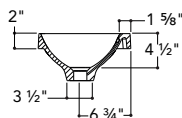

Left or right

18 ¼" W X 12 ⅞"

MLOD1812

MLOG1812

24 ¼" W X 12 ⅞"

MLOD2412

MLOG2412

30 ¼" W X 12 ⅞"

MLOD3012

MLOG3012

MINI-12 CENTERED with faucet space on the side 24 ¼, 30 ¼, 36 ¼, 42 ¼, 48 ¼ X 12 ⅛

| | |
|--------------------------|---|
| MATERIAL | Unimar 3.0 |
| COLOR | White U-00 |
| OVERFLOW | Chrome |
| DRILLING | Single or 8", left or right of the sink (on demand) |
| FINISHED SIDES | Finished on 4 sides |
| COUNTERTOP CUTOUT | in 15 ¼ x 11 ¼ mm 387 x 286 |
| APPARENT HEIGHT | in 2 mm 51 |
| WATER CAPACITY | 0,95 gal/3,6 L |
| WEIGHT | 10,3 lbs to 17,2 lbs depending on model |
| DRAIN | Not included |

MLOC2412 24 ¼" Wx 12 ⅛"

MLOC3012 30 ¼" W X 12 ⅛"

MLOC3612 36 ¼" W X 12 ⅛"

MLOC4212 42 ¼" W X 12 ⅛"

MLOC4812 48 ¼" W X 12 ⅛"

TOP MOUNT SINK

MINI-12 DOUBLE with faucet space at the center 48 1/4 X 12 1/8

2" ML2D4812

| | |
|--------------------------|---|
| MATERIAL | Unimar 3.0 |
| COLOR | White U-00 |
| OVERFLOW | Chrome |
| DRILLING | Single or 8", at the center (on demand) |
| FINISHED SIDES | Finished on 4 sides |
| DIMENSIONS | in 48 1/4 x 12 1/8 mm 1226 x 308 |
| COUNTERTOP CUTOUT | in 47 3/8 x 11 1/4 mm 1203 x 286 |
| APPARENT HEIGHT | in 2 mm 51 |
| WATER CAPACITY | 0,98 gal/3,7 L |
| WEIGHT | 19,5 lbs |
| DRAIN | Not included |