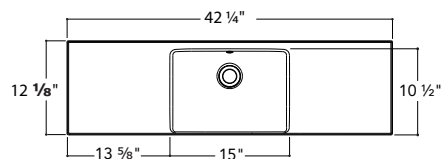

Left or right

18 ¼" W X 12 ⅞"

MLOD1812

MLOG1812

24 ¼" W X 12 ⅞"

MLOD2412

MLOG2412

30 ¼" W X 12 ⅞"

MLOD3012

MLOG3012

MINI-12 CENTERED with faucet space on the side 24 ¼, 30 ¼, 36 ¼, 42 ¼, 48 ¼ X 12 ⅛

| | |
|--------------------------|---|
| MATERIAL | Unimar 3.0 |
| COLOR | White U-00 |
| OVERFLOW | Chrome |
| DRILLING | Single or 8", left or right of the sink (on demand) |
| FINISHED SIDES | Finished on 4 sides |
| COUNTERTOP CUTOUT | in 15 ¼ x 11 ¼ mm 387 x 286 |
| APPARENT HEIGHT | in 2 mm 51 |
| WATER CAPACITY | 0,95 gal/3,6 L |
| WEIGHT | 10,3 lbs to 17,2 lbs depending on model |
| DRAIN | Not included |

MLOC2412 24 ¼" Wx 12 ⅛"

MLOC3012 30 ¼" W X 12 ⅛"

MLOC3612 36 ¼" W X 12 ⅛"

MLOC4212 42 ¼" W X 12 ⅛"

MLOC4812 48 ¼" W X 12 ⅛"

TOP MOUNT SINK

MINI-12 DOUBLE with faucet space at the center 48 1/4 X 12 1/8

2" ML2D4812

| | |
|--------------------------|---|
| MATERIAL | Unimar 3.0 |
| COLOR | White U-00 |
| OVERFLOW | Chrome |
| DRILLING | Single or 8", at the center (on demand) |
| FINISHED SIDES | Finished on 4 sides |
| DIMENSIONS | in 48 1/4 x 12 1/8 mm 1226 x 308 |
| COUNTERTOP CUTOUT | in 47 3/8 x 11 1/4 mm 1203 x 286 |
| APPARENT HEIGHT | in 2 mm 51 |
| WATER CAPACITY | 0,98 gal/3,7 L |
| WEIGHT | 19,5 lbs |
| DRAIN | Not included |