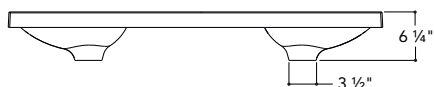

MLOD3012

MLOG3012

MINI-12 CENTERED with faucet space on the side 24 ¼, 30 ¼, 36 ¼, 42 ¼, 48 ¼ X 12 ⅛

| | |
|--------------------------|---|
| MATERIAL | Unimar 3.0 |
| COLOR | White U-00 |
| OVERFLOW | Chrome |
| DRILLING | Single or 8", left or right of the sink (on demand) |
| FINISHED SIDES | Finished on 4 sides |
| COUNTERTOP CUTOUT | in 15 ¼ x 11 ¼ mm 387 x 286 |
| APPARENT HEIGHT | in 2 mm 51 |
| WATER CAPACITY | 0,95 gal/3,6 L |
| WEIGHT | 10,3 lbs to 17,2 lbs depending on model |
| DRAIN | Not included |

MLOC2412 24 ¼" Wx 12 ⅛"

MLOC3012 30 ¼" W X 12 ⅛"

MLOC3612 36 ¼" W X 12 ⅛"

MLOC4212 42 ¼" W X 12 ⅛"

MLOC4812 48 ¼" W X 12 ⅛"

TOP MOUNT SINK

MINI-12 DOUBLE with faucet space at the center 48 1/4 X 12 1/8

2" ML2D4812

| | |
|--------------------------|---|
| MATERIAL | Unimar 3.0 |
| COLOR | White U-00 |
| OVERFLOW | Chrome |
| DRILLING | Single or 8", at the center (on demand) |
| FINISHED SIDES | Finished on 4 sides |
| DIMENSIONS | in 48 1/4 x 12 1/8 mm 1226 x 308 |
| COUNTERTOP CUTOUT | in 47 3/8 x 11 1/4 mm 1203 x 286 |
| APPARENT HEIGHT | in 2 mm 51 |
| WATER CAPACITY | 0,98 gal/3,7 L |
| WEIGHT | 19,5 lbs |
| DRAIN | Not included |