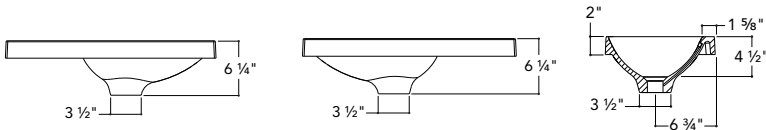

TOP MOUNT SINK

MINI-12 OFF-CENTERED with faucet space on the side 18 ¼, 24 ¼, 30 ¼ X 12 ⅞

- MATERIAL** Unimar 3.0
- COLOR** White U-00
- OVERFLOW** Chrome
- DRILLING** Single or 8", left or right side depending on model (on demand)
- FINISHED SIDES** Finished on 4 sides
- COUNTERTOP CUTOUT** in 15 ¼ x 11 ¼
mm 387 x 286
- APPARENT HEIGHT** in 2
mm 51
- WATER CAPACITY** 0,98 gal/3,7 L
- WEIGHT** 8 lbs to 11,5 lbs depending on model
- DRAIN** Not included

Left or right

18 ¼" W X 12 ⅞"

MLOD1812

MLOG1812

24 ¼" W X 12 ⅞"

MLOD2412

MLOG2412

30 ¼" W X 12 ⅞"

MLOD3012

MLOG3012

MINI-12 CENTERED with faucet space on the side 24 ¼, 30 ¼, 36 ¼, 42 ¼, 48 ¼ X 12 ⅛

| | |
|--------------------------|---|
| MATERIAL | Unimar 3.0 |
| COLOR | White U-00 |
| OVERFLOW | Chrome |
| DRILLING | Single or 8", left or right of the sink (on demand) |
| FINISHED SIDES | Finished on 4 sides |
| COUNTERTOP CUTOUT | in 15 ¼ x 11 ¼ mm 387 x 286 |
| APPARENT HEIGHT | in 2 mm 51 |
| WATER CAPACITY | 0,95 gal/3,6 L |
| WEIGHT | 10,3 lbs to 17,2 lbs depending on model |
| DRAIN | Not included |

| | |
|--------------------------|---|
| MATERIAL | Unimar 3.0 |
| COLOR | White U-00 |
| OVERFLOW | Chrome |
| DRILLING | Single or 8", at the center (on demand) |
| FINISHED SIDES | Finished on 4 sides |
| DIMENSIONS | in 48 1/4 x 12 1/8 mm 1226 x 308 |
| COUNTERTOP CUTOUT | in 47 3/8 x 11 1/4 mm 1203 x 286 |
| APPARENT HEIGHT | in 2 mm 51 |
| WATER CAPACITY | 0,98 gal/3,7 L |
| WEIGHT | 19,5 lbs |
| DRAIN | Not included |