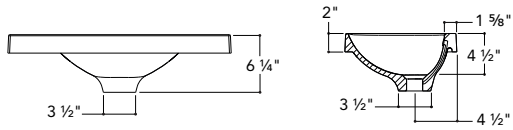

Left or right

18 ¼" W X 12 ⅞"

MLOD1812

MLOG1812

24 ¼" W X 12 ⅞"

MLOD2412

MLOG2412

30 ¼" W X 12 ⅞"

MLOD3012

MLOG3012

MINI-12 CENTERED with faucet space on the side 24 ¼, 30 ¼, 36 ¼, 42 ¼, 48 ¼ X 12 ⅛

| | |
|--------------------------|---|
| MATERIAL | Unimar 3.0 |
| COLOR | White U-00 |
| OVERFLOW | Chrome |
| DRILLING | Single or 8", left or right of the sink (on demand) |
| FINISHED SIDES | Finished on 4 sides |
| COUNTERTOP CUTOUT | in 15 ¼ x 11 ¼ mm 387 x 286 |
| APPARENT HEIGHT | in 2 mm 51 |
| WATER CAPACITY | 0,95 gal/3,6 L |
| WEIGHT | 10,3 lbs to 17,2 lbs depending on model |
| DRAIN | Not included |

MLOC2412 24 ¼" Wx 12 ⅛"

MLOC3012 30 ¼" W X 12 ⅛"

MLOC3612 36 ¼" W X 12 ⅛"

MLOC4212 42 ¼" W X 12 ⅛"

MLOC4812 48 ¼" W X 12 ⅛"

TOP MOUNT SINK

MINI-12 DOUBLE with faucet space at the center 48 1/4 X 12 1/8

2" ML2D4812

| | |
|--------------------------|---|
| MATERIAL | Unimar 3.0 |
| COLOR | White U-00 |
| OVERFLOW | Chrome |
| DRILLING | Single or 8", at the center (on demand) |
| FINISHED SIDES | Finished on 4 sides |
| DIMENSIONS | in 48 1/4 x 12 1/8 mm 1226 x 308 |
| COUNTERTOP CUTOUT | in 47 3/8 x 11 1/4 mm 1203 x 286 |
| APPARENT HEIGHT | in 2 mm 51 |
| WATER CAPACITY | 0,98 gal/3,7 L |
| WEIGHT | 19,5 lbs |
| DRAIN | Not included |