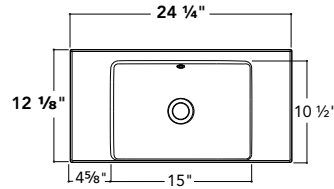

Left or right

18 ¼" W X 12 ⅞"

MLOD1812

MLOG1812

24 ¼" W X 12 ⅞"

MLOD2412

MLOG2412

30 ¼" W X 12 ⅞"

MLOD3012

MLOG3012

MINI-12 CENTERED with faucet space on the side 24 ¼, 30 ¼, 36 ¼, 42 ¼, 48 ¼ X 12 ⅛

| | |
|--------------------------|---|
| MATERIAL | Unimar 3.0 |
| COLOR | White U-00 |
| OVERFLOW | Chrome |
| DRILLING | Single or 8", left or right of the sink (on demand) |
| FINISHED SIDES | Finished on 4 sides |
| COUNTERTOP CUTOUT | in 15 ¼ x 11 ¼ mm 387 x 286 |
| APPARENT HEIGHT | in 2 mm 51 |
| WATER CAPACITY | 0,95 gal/3,6 L |
| WEIGHT | 10,3 lbs to 17,2 lbs depending on model |
| DRAIN | Not included |

MLOC2412 24 ¼" Wx 12 ⅛"

MLOC3012 30 ¼" W X 12 ⅛"

MLOC3612 36 ¼" W X 12 ⅛"

MLOC4212 42 ¼" W X 12 ⅛"

MLOC4812 48 ¼" W X 12 ⅛"

TOP MOUNT SINK

MINI-12 DOUBLE with faucet space at the center 48 1/4 X 12 1/8

2" ML2D4812

| | |
|--------------------------|---|
| MATERIAL | Unimar 3.0 |
| COLOR | White U-00 |
| OVERFLOW | Chrome |
| DRILLING | Single or 8", at the center (on demand) |
| FINISHED SIDES | Finished on 4 sides |
| DIMENSIONS | in 48 1/4 x 12 1/8 mm 1226 x 308 |
| COUNTERTOP CUTOUT | in 47 3/8 x 11 1/4 mm 1203 x 286 |
| APPARENT HEIGHT | in 2 mm 51 |
| WATER CAPACITY | 0,98 gal/3,7 L |
| WEIGHT | 19,5 lbs |
| DRAIN | Not included |