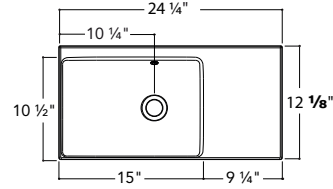

TOP MOUNT SINK

MINI-12 OFF-CENTERED with faucet space on the side 18 ¼, 24 ¼, 30 ¼ X 12 ⅞

- MATERIAL** Unimar 3.0
- COLOR** White U-00
- OVERFLOW** Chrome
- DRILLING** Single or 8", left or right side depending on model (on demand)
- FINISHED SIDES** Finished on 4 sides
- COUNTERTOP CUTOUT** in 15 ¼ x 11 ¼
mm 387 x 286
- APPARENT HEIGHT** in 2
mm 51
- WATER CAPACITY** 0,98 gal/3,7 L
- WEIGHT** 8 lbs to 11,5 lbs depending on model
- DRAIN** Not included

Left or right

18 ¼" W X 12 ⅞"

MLOD1812

MLOG1812

24 ¼" W X 12 ⅞"

MLOD2412

MLOG2412

30 ¼" W X 12 ⅞"

MLOD3012

MLOG3012

MINI-12 CENTERED with faucet space on the side 24 ¼, 30 ¼, 36 ¼, 42 ¼, 48 ¼ X 12 ⅛

| | |
|--------------------------|---|
| MATERIAL | Unimar 3.0 |
| COLOR | White U-00 |
| OVERFLOW | Chrome |
| DRILLING | Single or 8", left or right of the sink (on demand) |
| FINISHED SIDES | Finished on 4 sides |
| COUNTERTOP CUTOUT | in 15 ¼ x 11 ¼ mm 387 x 286 |
| APPARENT HEIGHT | in 2 mm 51 |
| WATER CAPACITY | 0,95 gal/3,6 L |
| WEIGHT | 10,3 lbs to 17,2 lbs depending on model |
| DRAIN | Not included |

| | |
|--------------------------|---|
| MATERIAL | Unimar 3.0 |
| COLOR | White U-00 |
| OVERFLOW | Chrome |
| DRILLING | Single or 8", at the center (on demand) |
| FINISHED SIDES | Finished on 4 sides |
| DIMENSIONS | in 48 1/4 x 12 1/8 mm 1226 x 308 |
| COUNTERTOP CUTOUT | in 47 3/8 x 11 1/4 mm 1203 x 286 |
| APPARENT HEIGHT | in 2 mm 51 |
| WATER CAPACITY | 0,98 gal/3,7 L |
| WEIGHT | 19,5 lbs |
| DRAIN | Not included |