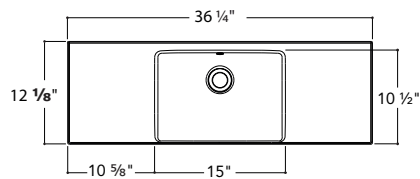

Left or right

18 ¼" W X 12 ⅞"

MLOD1812

MLOG1812

24 ¼" W X 12 ⅞"

MLOD2412

MLOG2412

30 ¼" W X 12 ⅞"

MLOD3012

MLOG3012

MINI-12 CENTERED with faucet space on the side 24 ¼, 30 ¼, 36 ¼, 42 ¼, 48 ¼ X 12 ⅛

| | |
|--------------------------|---|
| MATERIAL | Unimar 3.0 |
| COLOR | White U-00 |
| OVERFLOW | Chrome |
| DRILLING | Single or 8", left or right of the sink (on demand) |
| FINISHED SIDES | Finished on 4 sides |
| COUNTERTOP CUTOUT | in 15 ¼ x 11 ¼ mm 387 x 286 |
| APPARENT HEIGHT | in 2 mm 51 |
| WATER CAPACITY | 0,95 gal/3,6 L |
| WEIGHT | 10,3 lbs to 17,2 lbs depending on model |
| DRAIN | Not included |

MLOC2412 24 ¼" Wx 12 ⅛"

MLOC3012 30 ¼" W X 12 ⅛"

MLOC3612 36 ¼" W X 12 ⅛"

MLOC4212 42 ¼" W X 12 ⅛"

MLOC4812 48 ¼" W X 12 ⅛"

TOP MOUNT SINK

MINI-12 DOUBLE with faucet space at the center 48 1/4 X 12 1/8

2" ML2D4812

| | |
|--------------------------|---|
| MATERIAL | Unimar 3.0 |
| COLOR | White U-00 |
| OVERFLOW | Chrome |
| DRILLING | Single or 8", at the center (on demand) |
| FINISHED SIDES | Finished on 4 sides |
| DIMENSIONS | in 48 1/4 x 12 1/8 mm 1226 x 308 |
| COUNTERTOP CUTOUT | in 47 3/8 x 11 1/4 mm 1203 x 286 |
| APPARENT HEIGHT | in 2 mm 51 |
| WATER CAPACITY | 0,98 gal/3,7 L |
| WEIGHT | 19,5 lbs |
| DRAIN | Not included |