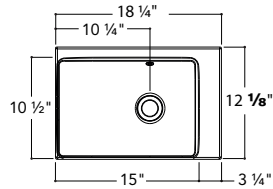

TOP MOUNT SINK

MINI-12 OFF-CENTERED with faucet space on the side 18 ¼, 24 ¼, 30 ¼ X 12 ⅞

- MATERIAL** Unimar 3.0
- COLOR** White U-00
- OVERFLOW** Chrome
- DRILLING** Single or 8", left or right side depending on model (on demand)
- FINISHED SIDES** Finished on 4 sides
- COUNTERTOP CUTOUT** in 15 ¼ x 11 ¼
mm 387 x 286
- APPARENT HEIGHT** in 2
mm 51
- WATER CAPACITY** 0,98 gal/3,7 L
- WEIGHT** 8 lbs to 11,5 lbs depending on model
- DRAIN** Not included

Left or right

18 ¼" W X 12 ⅞"

MLOD1812

MLOG1812

24 ¼" W X 12 ⅞"

MLOD2412

MLOG2412

30 ¼" W X 12 ⅞"

MLOD3012

MLOG3012

MINI-12 CENTERED with faucet space on the side 24 ¼, 30 ¼, 36 ¼, 42 ¼, 48 ¼ X 12 ⅛

| | |
|--------------------------|---|
| MATERIAL | Unimar 3.0 |
| COLOR | White U-00 |
| OVERFLOW | Chrome |
| DRILLING | Single or 8", left or right of the sink (on demand) |
| FINISHED SIDES | Finished on 4 sides |
| COUNTERTOP CUTOUT | in 15 ¼ x 11 ¼ mm 387 x 286 |
| APPARENT HEIGHT | in 2 mm 51 |
| WATER CAPACITY | 0,95 gal/3,6 L |
| WEIGHT | 10,3 lbs to 17,2 lbs depending on model |
| DRAIN | Not included |

| | |
|--------------------------|---|
| MATERIAL | Unimar 3.0 |
| COLOR | White U-00 |
| OVERFLOW | Chrome |
| DRILLING | Single or 8", at the center (on demand) |
| FINISHED SIDES | Finished on 4 sides |
| DIMENSIONS | in 48 1/4 x 12 1/8 mm 1226 x 308 |
| COUNTERTOP CUTOUT | in 47 3/8 x 11 1/4 mm 1203 x 286 |
| APPARENT HEIGHT | in 2 mm 51 |
| WATER CAPACITY | 0,98 gal/3,7 L |
| WEIGHT | 19,5 lbs |
| DRAIN | Not included |