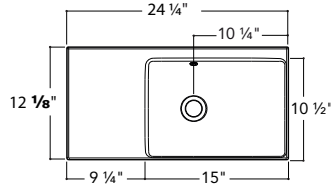

TOP MOUNT SINK

MINI-12 OFF-CENTERED with faucet space on the side 18 ¼, 24 ¼, 30 ¼ X 12 ⅞

- MATERIAL** Unimar 3.0
- COLOR** White U-00
- OVERFLOW** Chrome
- DRILLING** Single or 8", left or right side depending on model (on demand)
- FINISHED SIDES** Finished on 4 sides
- COUNTERTOP CUTOUT** in 15 ¼ x 11 ¼
mm 387 x 286
- APPARENT HEIGHT** in 2
mm 51
- WATER CAPACITY** 0,98 gal/3,7 L
- WEIGHT** 8 lbs to 11,5 lbs depending on model
- DRAIN** Not included

Left or right

18 ¼" W X 12 ⅞"

MLOD1812

MLOG1812

24 ¼" W X 12 ⅞"

MLOD2412

MLOG2412

30 ¼" W X 12 ⅞"

MLOD3012

MLOG3012

MINI-12 CENTERED with faucet space on the side 24 ¼, 30 ¼, 36 ¼, 42 ¼, 48 ¼ X 12 ⅛

| | |
|--------------------------|---|
| MATERIAL | Unimar 3.0 |
| COLOR | White U-00 |
| OVERFLOW | Chrome |
| DRILLING | Single or 8", left or right of the sink (on demand) |
| FINISHED SIDES | Finished on 4 sides |
| COUNTERTOP CUTOUT | in 15 ¼ x 11 ¼ mm 387 x 286 |
| APPARENT HEIGHT | in 2 mm 51 |
| WATER CAPACITY | 0,95 gal/3,6 L |
| WEIGHT | 10,3 lbs to 17,2 lbs depending on model |
| DRAIN | Not included |

| | |
|--------------------------|---|
| MATERIAL | Unimar 3.0 |
| COLOR | White U-00 |
| OVERFLOW | Chrome |
| DRILLING | Single or 8", at the center (on demand) |
| FINISHED SIDES | Finished on 4 sides |
| DIMENSIONS | in 48 1/4 x 12 1/8 mm 1226 x 308 |
| COUNTERTOP CUTOUT | in 47 3/8 x 11 1/4 mm 1203 x 286 |
| APPARENT HEIGHT | in 2 mm 51 |
| WATER CAPACITY | 0,98 gal/3,7 L |
| WEIGHT | 19,5 lbs |
| DRAIN | Not included |