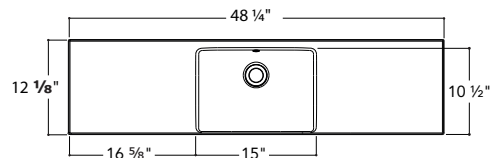

TOP MOUNT SINK

MINI-12 OFF-CENTERED with faucet space on the side 18 ¼, 24 ¼, 30 ¼ X 12 ⅞

- MATERIAL** Unimar 3.0
- COLOR** White U-00
- OVERFLOW** Chrome
- DRILLING** Single or 8", left or right side depending on model (on demand)
- FINISHED SIDES** Finished on 4 sides
- COUNTERTOP CUTOUT** in 15 ¼ x 11 ¼
mm 387 x 286
- APPARENT HEIGHT** in 2
mm 51
- WATER CAPACITY** 0,98 gal/3,7 L
- WEIGHT** 8 lbs to 11,5 lbs depending on model
- DRAIN** Not included

MLOD3012

MLOG3012

MINI-12 CENTERED with faucet space on the side 24 ¼, 30 ¼, 36 ¼, 42 ¼, 48 ¼ X 12 ⅛

| | |
|--------------------------|---|
| MATERIAL | Unimar 3.0 |
| COLOR | White U-00 |
| OVERFLOW | Chrome |
| DRILLING | Single or 8", left or right of the sink (on demand) |
| FINISHED SIDES | Finished on 4 sides |
| COUNTERTOP CUTOUT | in 15 ¼ x 11 ¼ mm 387 x 286 |
| APPARENT HEIGHT | in 2 mm 51 |
| WATER CAPACITY | 0,95 gal/3,6 L |
| WEIGHT | 10,3 lbs to 17,2 lbs depending on model |
| DRAIN | Not included |

MLOC2412 24 ¼" Wx 12 ⅛"

MLOC3012 30 ¼" W X 12 ⅛"

MLOC3612 36 ¼" W X 12 ⅛"

MLOC4212 42 ¼" W X 12 ⅛"

MLOC4812 48 ¼" W X 12 ⅛"

TOP MOUNT SINK

MINI-12 DOUBLE with faucet space at the center 48 1/4 X 12 1/8

2" ML2D4812

| | |
|--------------------------|---|
| MATERIAL | Unimar 3.0 |
| COLOR | White U-00 |
| OVERFLOW | Chrome |
| DRILLING | Single or 8", at the center (on demand) |
| FINISHED SIDES | Finished on 4 sides |
| DIMENSIONS | in 48 1/4 x 12 1/8 mm 1226 x 308 |
| COUNTERTOP CUTOUT | in 47 3/8 x 11 1/4 mm 1203 x 286 |
| APPARENT HEIGHT | in 2 mm 51 |
| WATER CAPACITY | 0,98 gal/3,7 L |
| WEIGHT | 19,5 lbs |
| DRAIN | Not included |