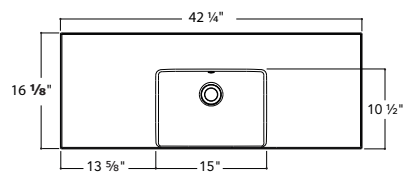

Left or right

18 ¼" W X 16 ⅞"

24 ¼" W X 16 ⅞"

30 ¼" W X 16 ⅞"

MINI-16 CENTERED with faucet space at the back 24 ¼, 30 ¼, 36 ¼, 42 ¼, 48 ¼ X 16 ⅞

MATERIAL	Unimar 3.0
COLOR	White U-00
OVERFLOW	Chrome
DRILLING	Single or 8" at the back (on demand)
FINISHED SIDES	Finished on 4 sides
COUNTERTOP CUTOUT	in 15 ¼ x 11 ¼ mm 387 x 286
APPARENT HEIGHT	in 2 mm 51
WATER CAPACITY	0,95 gal/3,6 L
WEIGHT	12,3 lbs to 21 lbs depending on model
DRAIN	Not included

MLOC2416 24 ¼" W X 16 ⅞"

MLOC3016 30 ¼" W X 16 ⅞"

MLOC3616 36 ¼" W X 12 ⅞"

MLOC4216 42 ¼" L X 16 ⅞"

MLOC4816 48 ¼" W X 16 ⅞"

TOP MOUNT SINK

MINI-16 DOUBLE with faucet space at the back 48 ¼ X 16 ⅞

2" ML2D4816

MATERIAL Unimar 3.0

COLOR White U-00

OVERFLOW Chrome

DRILLING Single or 8", at the back (on demand)

FINISHED SIDES Finished on 4 sides

DIMENSIONS
in 48 ¼ x 16 ⅞
mm 1226 x 410

COUNTERTOP CUTOUT
in 47 ⅜ x 11 ¼
mm 1203 x 286

Note: if mounted on countertop.

APPARENT HEIGHT
in 2
mm 51

WATER CAPACITY 0,98 gal/3,7 L

WEIGHT 23 lbs

DRAIN Not included