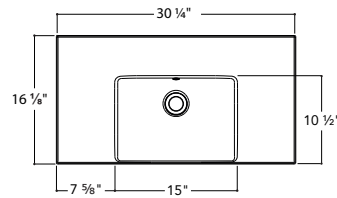

TOP MOUNT SINK

MINI-16 OFF-CENTERED with faucet space at the back 18 ¼, 24 ¼, 30 ¼ X 16 ⅞

MATERIAL	Unimar 3.0
COLOR	White U-00
OVERFLOW	Chrome
DRILLING	Single or 8" at the back (on demand)
FINISHED SIDES	Finished on 4 sides
COUNTERTOP CUTOUT	in 15 ¼ x 11 ¼ mm 387 x 286
APPARENT HEIGHT	in 2 mm 51
WATER CAPACITY	0,98 gal/3,7 L
WEIGHT	9,6 lbs to 14 lbs depending on model
DRAIN	Not included

Left or right

18 ¼" W X 16 ⅞"

24 ¼" W X 16 ⅞"

30 ¼" W X 16 ⅞"

MINI-16 CENTERED with faucet space at the back 24 ¼, 30 ¼, 36 ¼, 42 ¼, 48 ¼ X 16 ⅞

MATERIAL	Unimar 3.0
COLOR	White U-00
OVERFLOW	Chrome
DRILLING	Single or 8" at the back (on demand)
FINISHED SIDES	Finished on 4 sides
COUNTERTOP CUTOUT	in 15 ¼ x 11 ¼ mm 387 x 286
APPARENT HEIGHT	in 2 mm 51
WATER CAPACITY	0,95 gal/3,6 L
WEIGHT	12,3 lbs to 21 lbs depending on model
DRAIN	Not included

MLOC2416 24 ¼" W X 16 ⅞"

MLOC3016 30 ¼" W X 16 ⅞"

MLOC3616 36 ¼" W X 12 ⅞"

MLOC4216 42 ¼" L X 16 ⅞"

MLOC4816 48 ¼" W X 16 ⅞"

TOP MOUNT SINK

MINI-16 DOUBLE with faucet space at the back 48 ¼ X 16 ⅞

2" ML2D4816

MATERIAL Unimar 3.0

COLOR White U-00

OVERFLOW Chrome

DRILLING Single or 8", at the back (on demand)

FINISHED SIDES Finished on 4 sides

DIMENSIONS
in 48 ¼ x 16 ⅞
mm 1226 x 410

COUNTERTOP CUTOUT
in 47 ⅜ x 11 ¼
mm 1203 x 286