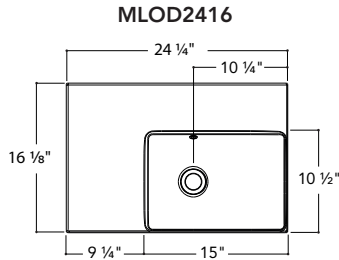

TOP MOUNT SINK

MINI-16 OFF-CENTERED with faucet space at the back 18 ¼, 24 ¼, 30 ¼ X 16 ⅞

MATERIAL	Unimar 3.0
COLOR	White U-00
OVERFLOW	Chrome
DRILLING	Single or 8" at the back (on demand)
FINISHED SIDES	Finished on 4 sides
COUNTERTOP CUTOUT	in 15 ¼ x 11 ¼ mm 387 x 286
APPARENT HEIGHT	in 2 mm 51
WATER CAPACITY	0,98 gal/3,7 L
WEIGHT	9,6 lbs to 14 lbs depending on model
DRAIN	Not included

Left or right

18 ¼" W X 16 ⅞"

24 ¼" W X 16 ⅞"

30 ¼" W X 16 ⅞"

MINI-16 CENTERED with faucet space at the back 24 ¼, 30 ¼, 36 ¼, 42 ¼, 48 ¼ X 16 ⅞

MATERIAL	Unimar 3.0
COLOR	White U-00
OVERFLOW	Chrome
DRILLING	Single or 8" at the back (on demand)
FINISHED SIDES	Finished on 4 sides
COUNTERTOP CUTOUT	in 15 ¼ x 11 ¼ mm 387 x 286
APPARENT HEIGHT	in 2 mm 51
WATER CAPACITY	0,95 gal/3,6 L
WEIGHT	12,3 lbs to 21 lbs depending on model
DRAIN	Not included

MLOC2416 24 ¼" W X 16 ⅞"

MLOC3016 30 ¼" W X 16 ⅞"

MLOC3616 36 ¼" W X 12 ⅞"

MLOC4216 42 ¼" L X 16 ⅞"

MLOC4816 48 ¼" W X 16 ⅞"

TOP MOUNT SINK

MINI-16 DOUBLE with faucet space at the back 48 ¼ X 16 ⅞

2" ML2D4816

MATERIAL Unimar 3.0

COLOR White U-00

OVERFLOW Chrome

DRILLING Single or 8", at the back (on demand)

FINISHED SIDES Finished on 4 sides

DIMENSIONS
in 48 ¼ x 16 ⅞
mm 1226 x 410

COUNTERTOP CUTOUT
in 47 ⅜ x 11 ¼
mm 1203 x 286