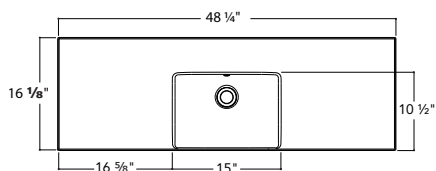

TOP MOUNT SINK

MINI-16 OFF-CENTERED with faucet space at the back 18 ¼, 24 ¼, 30 ¼ X 16 ⅞

MATERIAL	Unimar 3.0
COLOR	White U-00
OVERFLOW	Chrome
DRILLING	Single or 8" at the back (on demand)
FINISHED SIDES	Finished on 4 sides
COUNTERTOP CUTOUT	in 15 ¼ x 11 ¼ mm 387 x 286
APPARENT HEIGHT	in 2 mm 51
WATER CAPACITY	0,98 gal/3,7 L
WEIGHT	9,6 lbs to 14 lbs depending on model
DRAIN	Not included

Left or right

18 ¼" W X 16 ⅞"

24 ¼" W X 16 ⅞"

30 ¼" W X 16 ⅞"

MINI-16 CENTERED with faucet space at the back 24 ¼, 30 ¼, 36 ¼, 42 ¼, 48 ¼ X 16 ⅞

MATERIAL	Unimar 3.0
COLOR	White U-00
OVERFLOW	Chrome
DRILLING	Single or 8" at the back (on demand)
FINISHED SIDES	Finished on 4 sides
COUNTERTOP CUTOUT	in 15 ¼ x 11 ¼ mm 387 x 286
APPARENT HEIGHT	in 2 mm 51
WATER CAPACITY	0,95 gal/3,6 L
WEIGHT	12,3 lbs to 21 lbs depending on model
DRAIN	Not included

MLOC2416 24 ¼" W X 16 ⅞"

MLOC3016 30 ¼" W X 16 ⅞"

MLOC3616 36 ¼" W X 12 ⅞"

MLOC4216 42 ¼" L X 16 ⅞"

MLOC4816 48 ¼" W X 16 ⅞"

TOP MOUNT SINK

MINI-16 DOUBLE with faucet space at the back 48 ¼ X 16 ⅞

2" ML2D4816

MATERIAL Unimar 3.0

COLOR White U-00

OVERFLOW Chrome

DRILLING Single or 8", at the back (on demand)

FINISHED SIDES Finished on 4 sides

DIMENSIONS
in 48 ¼ x 16 ⅞
mm 1226 x 410

COUNTERTOP CUTOUT
in 47 ⅜ x 11 ¼
mm 1203 x 286