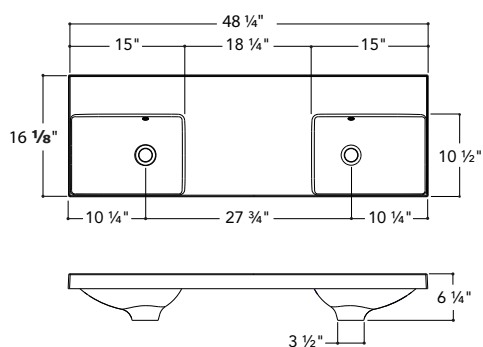

Left or right

18 ¼" W X 16 ⅞"

24 ¼" W X 16 ⅞"

30 ¼" W X 16 ⅞"

MINI-16 CENTERED with faucet space at the back 24 ¼, 30 ¼, 36 ¼, 42 ¼, 48 ¼ X 16 ⅞

MATERIAL	Unimar 3.0
COLOR	White U-00
OVERFLOW	Chrome
DRILLING	Single or 8" at the back (on demand)
FINISHED SIDES	Finished on 4 sides
COUNTERTOP CUTOUT	in 15 ¼ x 11 ¼ mm 387 x 286
APPARENT HEIGHT	in 2 mm 51
WATER CAPACITY	0,95 gal/3,6 L
WEIGHT	12,3 lbs to 21 lbs depending on model
DRAIN	Not included

MLOC2416 24 ¼" W X 16 ⅞"

MLOC3016 30 ¼" W X 16 ⅞"

MLOC3616 36 ¼" W X 12 ⅞"

MLOC4216 42 ¼" L X 16 ⅞"

MLOC4816 48 ¼" W X 16 ⅞"

TOP MOUNT SINK

MINI-16 DOUBLE with faucet space at the back 48 ¼ X 16 ⅞

2" ML2D4816

MATERIAL Unimar 3.0

COLOR White U-00

OVERFLOW Chrome

DRILLING Single or 8", at the back (on demand)

FINISHED SIDES Finished on 4 sides

DIMENSIONS
in 48 ¼ x 16 ⅞
mm 1226 x 410

COUNTERTOP CUTOUT
in 47 ⅜ x 11 ¼
mm 1203 x 286

Note: if mounted on countertop.

APPARENT HEIGHT
in 2
mm 51

WATER CAPACITY 0,98 gal/3,7 L

WEIGHT 23 lbs

DRAIN Not included