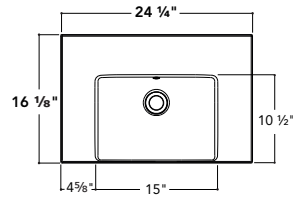

TOP MOUNT SINK

MINI-16 OFF-CENTERED with faucet space at the back 18 ¼, 24 ¼, 30 ¼ X 16 ⅞

MATERIAL	Unimar 3.0
COLOR	White U-00
OVERFLOW	Chrome
DRILLING	Single or 8" at the back (on demand)
FINISHED SIDES	Finished on 4 sides
COUNTERTOP CUTOUT	in 15 ¼ x 11 ¼ mm 387 x 286
APPARENT HEIGHT	in 2 mm 51
WATER CAPACITY	0,98 gal/3,7 L
WEIGHT	9,6 lbs to 14 lbs depending on model
DRAIN	Not included

Left or right

18 ¼" W X 16 ⅞"

24 ¼" W X 16 ⅞"

30 ¼" W X 16 ⅞"

MINI-16 CENTERED with faucet space at the back 24 ¼, 30 ¼, 36 ¼, 42 ¼, 48 ¼ X 16 ⅞

MATERIAL	Unimar 3.0
COLOR	White U-00
OVERFLOW	Chrome
DRILLING	Single or 8" at the back (on demand)
FINISHED SIDES	Finished on 4 sides
COUNTERTOP CUTOUT	in 15 ¼ x 11 ¼ mm 387 x 286
APPARENT HEIGHT	in 2 mm 51
WATER CAPACITY	0,95 gal/3,6 L
WEIGHT	12,3 lbs to 21 lbs depending on model
DRAIN	Not included

MLOC2416 24 ¼" W X 16 ⅞"

MLOC3016 30 ¼" W X 16 ⅞"

MLOC3616 36 ¼" W X 12 ⅞"

MLOC4216 42 ¼" L X 16 ⅞"

MLOC4816 48 ¼" W X 16 ⅞"

TOP MOUNT SINK

MINI-16 DOUBLE with faucet space at the back 48 ¼ X 16 ⅞

2" ML2D4816

MATERIAL Unimar 3.0

COLOR White U-00

OVERFLOW Chrome

DRILLING Single or 8", at the back (on demand)

FINISHED SIDES Finished on 4 sides

DIMENSIONS
in 48 ¼ x 16 ⅞
mm 1226 x 410

COUNTERTOP CUTOUT
in 47 ⅜ x 11 ¼
mm 1203 x 286