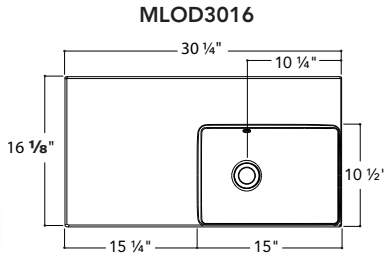

Left or right

18 ¼" W X 16 ⅞"

24 ¼" W X 16 ⅞"

30 ¼" W X 16 ⅞"

MINI-16 CENTERED with faucet space at the back 24 ¼, 30 ¼, 36 ¼, 42 ¼, 48 ¼ X 16 ⅞

MATERIAL	Unimar 3.0
COLOR	White U-00
OVERFLOW	Chrome
DRILLING	Single or 8" at the back (on demand)
FINISHED SIDES	Finished on 4 sides
COUNTERTOP CUTOUT	in 15 ¼ x 11 ¼ mm 387 x 286
APPARENT HEIGHT	in 2 mm 51
WATER CAPACITY	0,95 gal/3,6 L
WEIGHT	12,3 lbs to 21 lbs depending on model
DRAIN	Not included

MLOC2416 24 ¼" W X 16 ⅞"

MLOC3016 30 ¼" W X 16 ⅞"

MLOC3616 36 ¼" W X 12 ⅞"

MLOC4216 42 ¼" L X 16 ⅞"

MLOC4816 48 ¼" W X 16 ⅞"

TOP MOUNT SINK

MINI-16 DOUBLE with faucet space at the back 48 ¼ X 16 ⅞

2" ML2D4816

MATERIAL Unimar 3.0

COLOR White U-00

OVERFLOW Chrome

DRILLING Single or 8", at the back (on demand)

FINISHED SIDES Finished on 4 sides

DIMENSIONS
in 48 ¼ x 16 ⅞
mm 1226 x 410

COUNTERTOP CUTOUT
in 47 ⅜ x 11 ¼
mm 1203 x 286

Note: if mounted on countertop.

APPARENT HEIGHT
in 2
mm 51

WATER CAPACITY 0,98 gal/3,7 L

WEIGHT 23 lbs

DRAIN Not included