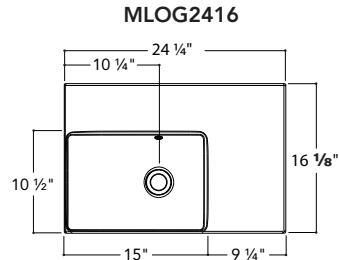

TOP MOUNT SINK

MINI-16 OFF-CENTERED with faucet space at the back 18 ¼, 24 ¼, 30 ¼ X 16 ⅞

MATERIAL	Unimar 3.0
COLOR	White U-00
OVERFLOW	Chrome
DRILLING	Single or 8" at the back (on demand)
FINISHED SIDES	Finished on 4 sides
COUNTERTOP CUTOUT	in 15 ¼ x 11 ¼ mm 387 x 286
APPARENT HEIGHT	in 2 mm 51
WATER CAPACITY	0,98 gal/3,7 L
WEIGHT	9,6 lbs to 14 lbs depending on model
DRAIN	Not included

Left or right

18 ¼" W X 16 ⅞"

24 ¼" W X 16 ⅞"

30 ¼" W X 16 ⅞"

MINI-16 CENTERED with faucet space at the back 24 ¼, 30 ¼, 36 ¼, 42 ¼, 48 ¼ X 16 ⅞

MATERIAL	Unimar 3.0
COLOR	White U-00
OVERFLOW	Chrome
DRILLING	Single or 8" at the back (on demand)
FINISHED SIDES	Finished on 4 sides
COUNTERTOP CUTOUT	in 15 ¼ x 11 ¼ mm 387 x 286
APPARENT HEIGHT	in 2 mm 51
WATER CAPACITY	0,95 gal/3,6 L
WEIGHT	12,3 lbs to 21 lbs depending on model
DRAIN	Not included

MLOC2416 24 ¼" W X 16 ⅞"

MLOC3016 30 ¼" W X 16 ⅞"

MLOC3616 36 ¼" W X 12 ⅞"

MLOC4216 42 ¼" L X 16 ⅞"

MLOC4816 48 ¼" W X 16 ⅞"

TOP MOUNT SINK

MINI-16 DOUBLE with faucet space at the back 48 ¼ X 16 ⅞

2" ML2D4816

MATERIAL Unimar 3.0

COLOR White U-00

OVERFLOW Chrome

DRILLING Single or 8", at the back (on demand)

FINISHED SIDES Finished on 4 sides

DIMENSIONS
in 48 ¼ x 16 ⅞
mm 1226 x 410

COUNTERTOP CUTOUT
in 47 ⅜ x 11 ¼
mm 1203 x 286