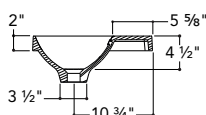

Left or right

18 ¼" W X 16 ⅞"

24 ¼" W X 16 ⅞"

30 ¼" W X 16 ⅞"

MINI-16 CENTERED with faucet space at the back 24 ¼, 30 ¼, 36 ¼, 42 ¼, 48 ¼ X 16 ⅞

MATERIAL	Unimar 3.0
COLOR	White U-00
OVERFLOW	Chrome
DRILLING	Single or 8" at the back (on demand)
FINISHED SIDES	Finished on 4 sides
COUNTERTOP CUTOUT	in 15 ¼ x 11 ¼ mm 387 x 286
APPARENT HEIGHT	in 2 mm 51
WATER CAPACITY	0,95 gal/3,6 L
WEIGHT	12,3 lbs to 21 lbs depending on model
DRAIN	Not included

MLOC2416 24 ¼" W X 16 ⅞"

MLOC3016 30 ¼" W X 16 ⅞"

MLOC3616 36 ¼" W X 12 ⅞"

MLOC4216 42 ¼" L X 16 ⅞"

MLOC4816 48 ¼" W X 16 ⅞"

TOP MOUNT SINK

MINI-16 DOUBLE with faucet space at the back 48 ¼ X 16 ⅞

2" ML2D4816

MATERIAL Unimar 3.0

COLOR White U-00

OVERFLOW Chrome

DRILLING Single or 8", at the back (on demand)

FINISHED SIDES Finished on 4 sides

DIMENSIONS
in 48 ¼ x 16 ⅞
mm 1226 x 410

COUNTERTOP CUTOUT
in 47 ⅜ x 11 ¼
mm 1203 x 286

Note: if mounted on countertop.

APPARENT HEIGHT
in 2
mm 51

WATER CAPACITY 0,98 gal/3,7 L

WEIGHT 23 lbs

DRAIN Not included