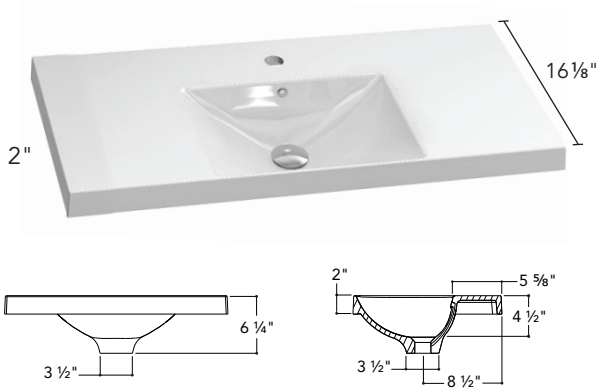

TOP MOUNT SINK

MINI-16 OFF-CENTERED with faucet space at the back 18 ¼, 24 ¼, 30 ¼ X 16 ⅞

MATERIAL	Unimar 3.0
COLOR	White U-00
OVERFLOW	Chrome
DRILLING	Single or 8" at the back (on demand)
FINISHED SIDES	Finished on 4 sides
COUNTERTOP CUTOUT	in 15 ¼ x 11 ¼ mm 387 x 286
APPARENT HEIGHT	in 2 mm 51
WATER CAPACITY	0,98 gal/3,7 L
WEIGHT	9,6 lbs to 14 lbs depending on model
DRAIN	Not included

Left or right

18 ¼" W X 16 ⅞"

24 ¼" W X 16 ⅞"

30 ¼" W X 16 ⅞"

MINI-16 CENTERED with faucet space at the back 24 ¼, 30 ¼, 36 ¼, 42 ¼, 48 ¼ X 16 ⅞

MATERIAL	Unimar 3.0
COLOR	White U-00
OVERFLOW	Chrome
DRILLING	Single or 8" at the back (on demand)
FINISHED SIDES	Finished on 4 sides
COUNTERTOP CUTOUT	in 15 ¼ x 11 ¼ mm 387 x 286
APPARENT HEIGHT	in 2 mm 51
WATER CAPACITY	0,95 gal/3,6 L
WEIGHT	12,3 lbs to 21 lbs depending on model
DRAIN	Not included

MLOC2416 24 ¼" W X 16 ⅞"

MLOC3016 30 ¼" W X 16 ⅞"

MLOC3616 36 ¼" W X 12 ⅞"

MLOC4216 42 ¼" L X 16 ⅞"

MLOC4816 48 ¼" W X 16 ⅞"

TOP MOUNT SINK

MINI-16 DOUBLE with faucet space at the back 48 ¼ X 16 ⅞

2" ML2D4816

MATERIAL Unimar 3.0

COLOR White U-00

OVERFLOW Chrome

DRILLING Single or 8", at the back (on demand)

FINISHED SIDES Finished on 4 sides

DIMENSIONS
in 48 ¼ x 16 ⅞
mm 1226 x 410

COUNTERTOP CUTOUT
in 47 ⅜ x 11 ¼
mm 1203 x 286