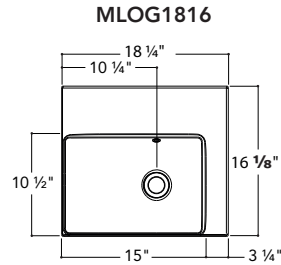

TOP MOUNT SINK

MINI-16 OFF-CENTERED with faucet space at the back 18 ¼, 24 ¼, 30 ¼ X 16 ⅞

MATERIAL	Unimar 3.0
COLOR	White U-00
OVERFLOW	Chrome
DRILLING	Single or 8" at the back (on demand)
FINISHED SIDES	Finished on 4 sides
COUNTERTOP CUTOUT	in 15 ¼ x 11 ¼ mm 387 x 286
APPARENT HEIGHT	in 2 mm 51
WATER CAPACITY	0,98 gal/3,7 L
WEIGHT	9,6 lbs to 14 lbs depending on model
DRAIN	Not included

Left or right

18 ¼" W X 16 ⅞"

24 ¼" W X 16 ⅞"

30 ¼" W X 16 ⅞"

MINI-16 CENTERED with faucet space at the back 24 ¼, 30 ¼, 36 ¼, 42 ¼, 48 ¼ X 16 ⅞

MATERIAL	Unimar 3.0
COLOR	White U-00
OVERFLOW	Chrome
DRILLING	Single or 8" at the back (on demand)
FINISHED SIDES	Finished on 4 sides
COUNTERTOP CUTOUT	in 15 ¼ x 11 ¼ mm 387 x 286
APPARENT HEIGHT	in 2 mm 51
WATER CAPACITY	0,95 gal/3,6 L
WEIGHT	12,3 lbs to 21 lbs depending on model
DRAIN	Not included

MLOC2416 24 ¼" W X 16 ⅞"

MLOC3016 30 ¼" W X 16 ⅞"

MLOC3616 36 ¼" W X 12 ⅞"

MLOC4216 42 ¼" L X 16 ⅞"

MLOC4816 48 ¼" W X 16 ⅞"

TOP MOUNT SINK

MINI-16 DOUBLE with faucet space at the back 48 ¼ X 16 ⅞

2" ML2D4816

MATERIAL Unimar 3.0

COLOR White U-00

OVERFLOW Chrome

DRILLING Single or 8", at the back (on demand)

FINISHED SIDES Finished on 4 sides

DIMENSIONS
in 48 ¼ x 16 ⅞
mm 1226 x 410

COUNTERTOP CUTOUT
in 47 ⅜ x 11 ¼
mm 1203 x 286