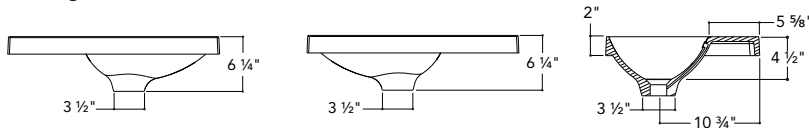

TOP MOUNT SINK

MINI-16 OFF-CENTERED with faucet space at the back 18 ¼, 24 ¼, 30 ¼ X 16 ⅞

MATERIAL	Unimar 3.0
COLOR	White U-00
OVERFLOW	Chrome
DRILLING	Single or 8" at the back (on demand)
FINISHED SIDES	Finished on 4 sides
COUNTERTOP CUTOUT	in 15 ¼ x 11 ¼ mm 387 x 286
APPARENT HEIGHT	in 2 mm 51
WATER CAPACITY	0,98 gal/3,7 L
WEIGHT	9,6 lbs to 14 lbs depending on model
DRAIN	Not included

Left or right

18 ¼" W X 16 ⅞"

24 ¼" W X 16 ⅞"

30 ¼" W X 16 ⅞"

MINI-16 CENTERED with faucet space at the back 24 ¼, 30 ¼, 36 ¼, 42 ¼, 48 ¼ X 16 ⅞

MATERIAL	Unimar 3.0
COLOR	White U-00
OVERFLOW	Chrome
DRILLING	Single or 8" at the back (on demand)
FINISHED SIDES	Finished on 4 sides
COUNTERTOP CUTOUT	in 15 ¼ x 11 ¼ mm 387 x 286
APPARENT HEIGHT	in 2 mm 51
WATER CAPACITY	0,95 gal/3,6 L
WEIGHT	12,3 lbs to 21 lbs depending on model
DRAIN	Not included

MLOC2416 24 ¼" W X 16 ⅞"

MLOC3016 30 ¼" W X 16 ⅞"

MLOC3616 36 ¼" W X 12 ⅞"

MLOC4216 42 ¼" L X 16 ⅞"

MLOC4816 48 ¼" W X 16 ⅞"

TOP MOUNT SINK

MINI-16 DOUBLE with faucet space at the back 48 ¼ X 16 ⅞

2" ML2D4816

MATERIAL Unimar 3.0

COLOR White U-00

OVERFLOW Chrome

DRILLING Single or 8", at the back (on demand)

FINISHED SIDES Finished on 4 sides

DIMENSIONS
in 48 ¼ x 16 ⅞
mm 1226 x 410

COUNTERTOP CUTOUT
in 47 ⅜ x 11 ¼
mm 1203 x 286