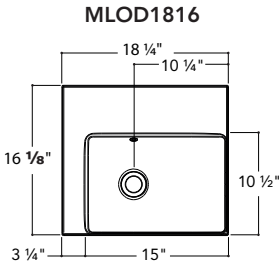

TOP MOUNT SINK

MINI-16 OFF-CENTERED with faucet space at the back 18 ¼, 24 ¼, 30 ¼ X 16 ⅞

MATERIAL	Unimar 3.0
COLOR	White U-00
OVERFLOW	Chrome
DRILLING	Single or 8" at the back (on demand)
FINISHED SIDES	Finished on 4 sides
COUNTERTOP CUTOUT	in 15 ¼ x 11 ¼ mm 387 x 286
APPARENT HEIGHT	in 2 mm 51
WATER CAPACITY	0,98 gal/3,7 L
WEIGHT	9,6 lbs to 14 lbs depending on model
DRAIN	Not included

Left or right

18 ¼" W X 16 ⅞"

24 ¼" W X 16 ⅞"

30 ¼" W X 16 ⅞"

MINI-16 CENTERED with faucet space at the back 24 ¼, 30 ¼, 36 ¼, 42 ¼, 48 ¼ X 16 ⅞

MATERIAL	Unimar 3.0
COLOR	White U-00
OVERFLOW	Chrome
DRILLING	Single or 8" at the back (on demand)
FINISHED SIDES	Finished on 4 sides
COUNTERTOP CUTOUT	in 15 ¼ x 11 ¼ mm 387 x 286
APPARENT HEIGHT	in 2 mm 51
WATER CAPACITY	0,95 gal/3,6 L
WEIGHT	12,3 lbs to 21 lbs depending on model
DRAIN	Not included

MLOC2416 24 ¼" W X 16 ⅞"

MLOC3016 30 ¼" W X 16 ⅞"

MLOC3616 36 ¼" W X 12 ⅞"

MLOC4216 42 ¼" L X 16 ⅞"

MLOC4816 48 ¼" W X 16 ⅞"

TOP MOUNT SINK

MINI-16 DOUBLE with faucet space at the back 48 ¼ X 16 ⅞

2" ML2D4816

MATERIAL Unimar 3.0

COLOR White U-00

OVERFLOW Chrome

DRILLING Single or 8", at the back (on demand)

FINISHED SIDES Finished on 4 sides

DIMENSIONS
in 48 ¼ x 16 ⅞
mm 1226 x 410

COUNTERTOP CUTOUT
in 47 ⅜ x 11 ¼
mm 1203 x 286