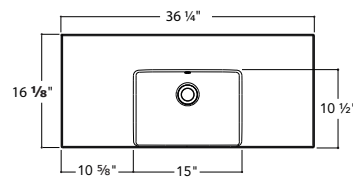

TOP MOUNT SINK

MINI-16 OFF-CENTERED with faucet space at the back 18 ¼, 24 ¼, 30 ¼ X 16 ⅞

MATERIAL	Unimar 3.0
COLOR	White U-00
OVERFLOW	Chrome
DRILLING	Single or 8" at the back (on demand)
FINISHED SIDES	Finished on 4 sides
COUNTERTOP CUTOUT	in 15 ¼ x 11 ¼ mm 387 x 286
APPARENT HEIGHT	in 2 mm 51
WATER CAPACITY	0,98 gal/3,7 L
WEIGHT	9,6 lbs to 14 lbs depending on model
DRAIN	Not included

Left or right

18 ¼" W X 16 ⅞"

24 ¼" W X 16 ⅞"

30 ¼" W X 16 ⅞"

MINI-16 CENTERED with faucet space at the back 24 ¼, 30 ¼, 36 ¼, 42 ¼, 48 ¼ X 16 ⅞

MATERIAL	Unimar 3.0
COLOR	White U-00
OVERFLOW	Chrome
DRILLING	Single or 8" at the back (on demand)
FINISHED SIDES	Finished on 4 sides
COUNTERTOP CUTOUT	in 15 ¼ x 11 ¼ mm 387 x 286
APPARENT HEIGHT	in 2 mm 51
WATER CAPACITY	0,95 gal/3,6 L
WEIGHT	12,3 lbs to 21 lbs depending on model
DRAIN	Not included

MLOC2416 24 ¼" W X 16 ⅞"

MLOC3016 30 ¼" W X 16 ⅞"

MLOC3616 36 ¼" W X 12 ⅞"

MLOC4216 42 ¼" L X 16 ⅞"

MLOC4816 48 ¼" W X 16 ⅞"

TOP MOUNT SINK

MINI-16 DOUBLE with faucet space at the back 48 ¼ X 16 ⅞

2" ML2D4816

MATERIAL Unimar 3.0

COLOR White U-00

OVERFLOW Chrome

DRILLING Single or 8", at the back (on demand)

FINISHED SIDES Finished on 4 sides

DIMENSIONS
in 48 ¼ x 16 ⅞
mm 1226 x 410

COUNTERTOP CUTOUT
in 47 ⅜ x 11 ¼
mm 1203 x 286