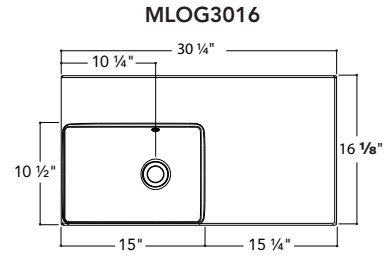

Left or right

18 ¼" W X 16 ⅞"

24 ¼" W X 16 ⅞"

30 ¼" W X 16 ⅞"

MINI-16 CENTERED with faucet space at the back 24 ¼, 30 ¼, 36 ¼, 42 ¼, 48 ¼ X 16 ⅞

MATERIAL	Unimar 3.0
COLOR	White U-00
OVERFLOW	Chrome
DRILLING	Single or 8" at the back (on demand)
FINISHED SIDES	Finished on 4 sides
COUNTERTOP CUTOUT	in 15 ¼ x 11 ¼ mm 387 x 286
APPARENT HEIGHT	in 2 mm 51
WATER CAPACITY	0,95 gal/3,6 L
WEIGHT	12,3 lbs to 21 lbs depending on model
DRAIN	Not included

MLOC2416 24 ¼" W X 16 ⅞"

MLOC3016 30 ¼" W X 16 ⅞"

MLOC3616 36 ¼" W X 12 ⅞"

MLOC4216 42 ¼" L X 16 ⅞"

MLOC4816 48 ¼" W X 16 ⅞"

TOP MOUNT SINK

MINI-16 DOUBLE with faucet space at the back 48 ¼ X 16 ⅞

2" ML2D4816

MATERIAL Unimar 3.0

COLOR White U-00

OVERFLOW Chrome

DRILLING Single or 8", at the back (on demand)

FINISHED SIDES Finished on 4 sides

DIMENSIONS
in 48 ¼ x 16 ⅞
mm 1226 x 410

COUNTERTOP CUTOUT
in 47 ⅜ x 11 ¼
mm 1203 x 286

Note: if mounted on countertop.

APPARENT HEIGHT
in 2
mm 51

WATER CAPACITY 0,98 gal/3,7 L

WEIGHT 23 lbs

DRAIN Not included