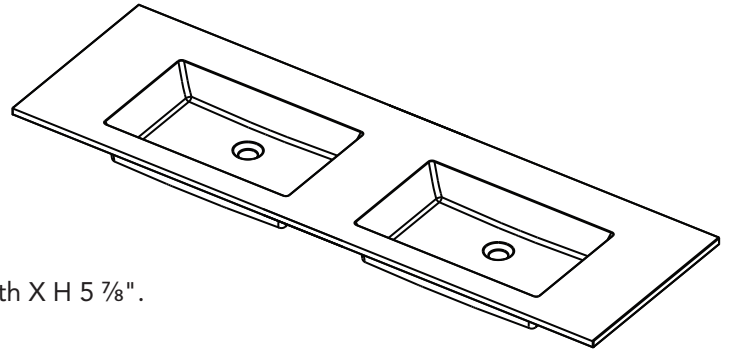

Description:

Muse one-piece vanity top.

Features:

- Exterior dimensions : Variable width X Variable depth X H 5 7/8".
- Capacity: 2.37 gal / 9.15 L.
- Thickness: 3/4".
- Weight: variable.

Material: UNIMAR 3.0 white U-00

WIDTH

DEPTH

Description:

Muse double one-piece vanity top.

Features:

- Exterior dimensions : Variable width X Variable depth X H 5 7/8".
- Capacity: 2.37 gal / 9.15 L.
- Thickness: 3/4".
- Weight: variable.