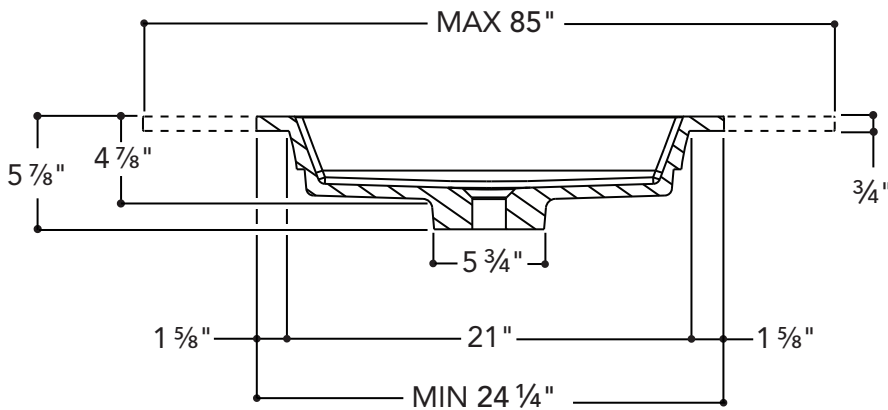

Description:

Muse one-piece vanity top.

Features:

- Exterior dimensions : Variable width X Variable depth X H 5 7/8".
- Capacity: 2.37 gal / 9.15 L.
- Thickness: 3/4".
- Weight: variable.

Material: UNIMAR 3.0 white U-00

WIDTH

DEPTH

Description:

Muse double one-piece vanity top.

Features:

- Exterior dimensions : Variable width X Variable depth X H 5 7/8".
- Capacity: 2.37 gal / 9.15 L.
- Thickness: 3/4".
- Weight: variable.