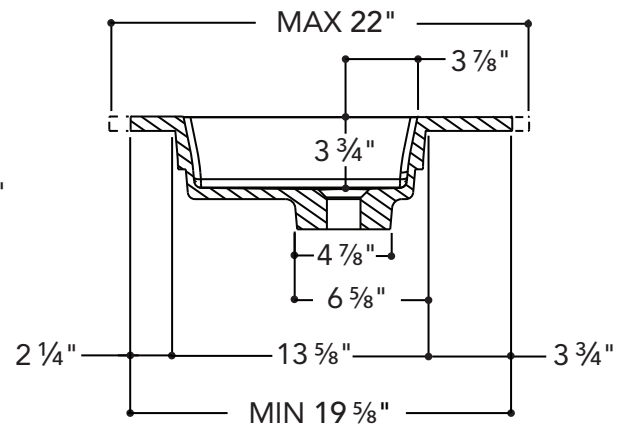

Description:

Muse one-piece vanity top.

Features:

- Exterior dimensions : Variable width X Variable depth X H 5 7/8".
- Capacity: 2.37 gal / 9.15 L.
- Thickness: 3/4".
- Weight: variable.

Material: UNIMAR 3.0 white U-00

WIDTH

DEPTH

Description:

Muse double one-piece vanity top.

Features:

- Exterior dimensions : Variable width X Variable depth X H 5 7/8".
- Capacity: 2.37 gal / 9.15 L.
- Thickness: 3/4".
- Weight: variable.