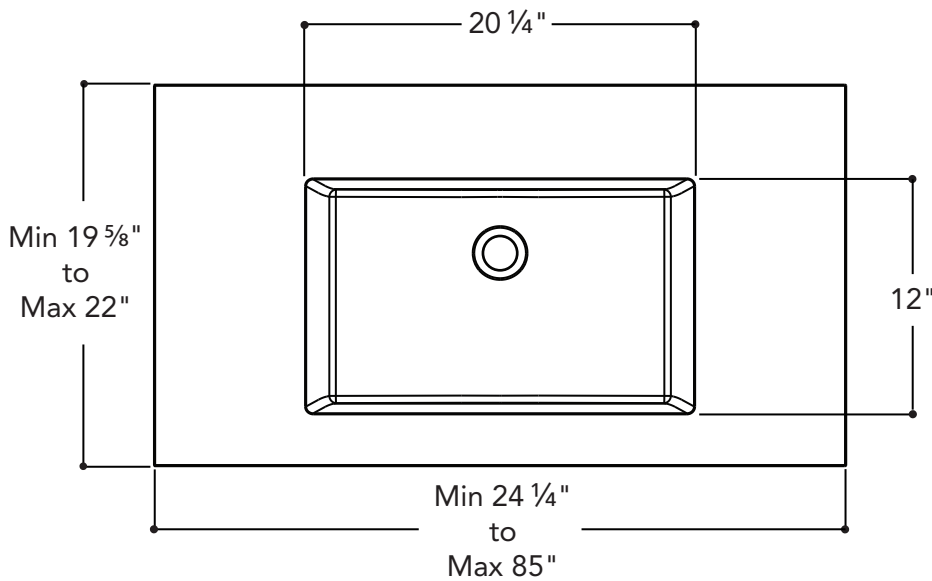

Description:

Muse one-piece vanity top.

Features:

- Exterior dimensions : Variable width X Variable depth X H 5 7/8".
- Capacity: 2.37 gal / 9.15 L.
- Thickness: 3/4".
- Weight: variable.

Material: UNIMAR 3.0 white U-00

WIDTH

DEPTH

Description:

Muse double one-piece vanity top.

Features:

- Exterior dimensions : Variable width X Variable depth X H 5 7/8".
- Capacity: 2.37 gal / 9.15 L.
- Thickness: 3/4".
- Weight: variable.