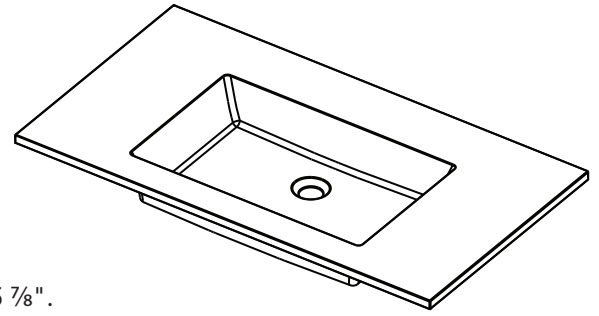

Description:

Muse one-piece vanity top.

Features:

- Exterior dimensions : Variable width X Variable depth X H 5 7/8".
- Capacity: 2.37 gal / 9.15 L.
- Thickness: 3/4".
- Weight: variable.

Material: UNIMAR 3.0 white U-00

WIDTH

DEPTH

Description:

Muse double one-piece vanity top.

Features:

- Exterior dimensions : Variable width X Variable depth X H 5 7/8".
- Capacity: 2.37 gal / 9.15 L.
- Thickness: 3/4".
- Weight: variable.