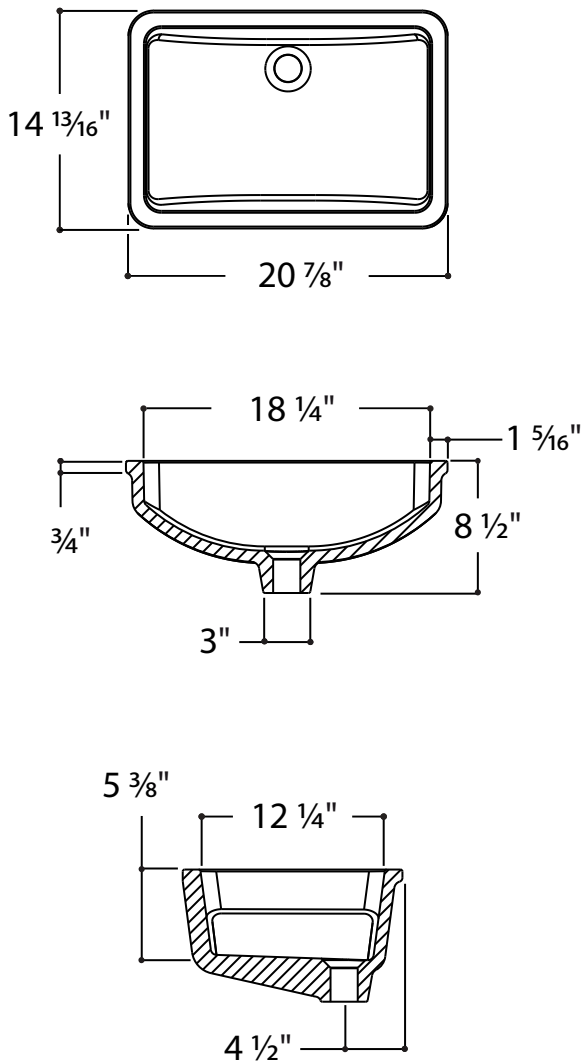

**Description:**

Undermount sink.

**Features:**

• Dimensions :

WHITE: W 20 7/8" X D 14 13/16" X H 8 1/2"  
BISCUIT: W 20 1/16" X D 14 1/4" X H 8 3/8"

Dimensions may vary within the tolerance range established by the supplier. Vanico-Maronyx can not be held responsible for these variations.

- Thickness: 3/4"
- Weight: 20 lb

**Material:** Vitreous

AVAILABLE IN WHITE 00 AND BISCUIT 96 COLOR

WHITE 00

BISCUIT 96