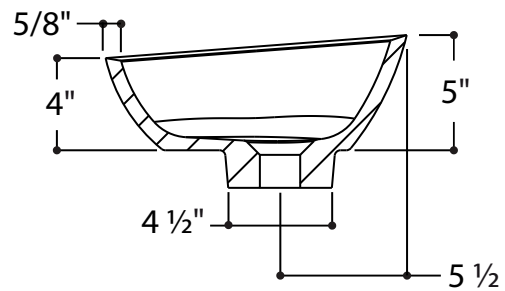

Description:

On counter vessel sink.

Features:

- Exterior dimensions: W 22" X D 13" X H 5"
- Capacity: 1,75 gal/6,7 L
- Thickness: 5/8"
- Weight: 11 lb

Material: Unimar 3.0 white U-00

Description:

On counter semi-recessed sink.

Features:

- Exterior dimensions : W 22" X D 13" X H 5".
- Capacity: 1,75 gal/6,7 L.
- Thickness: 5/8".
- Weight: 11 lb.

Material: Unimar 3.0 white U-00