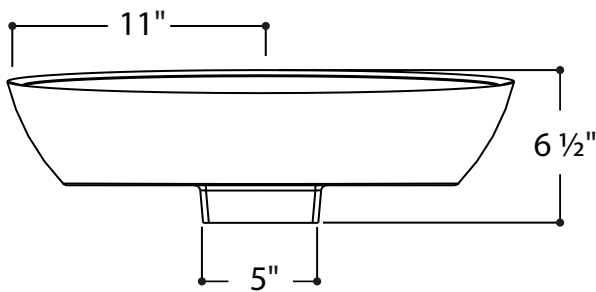

Description:

On counter vessel sink.

Features:

- Exterior dimensions: W 22" X D 13" X H 5"
- Capacity: 1,75 gal/6,7 L
- Thickness: 5/8"
- Weight: 11 lb

Material: Unimar 3.0 white U-00

Description:

On counter semi-recessed sink.

Features:

- Exterior dimensions : W 22" X D 13" X H 5".
- Capacity: 1,75 gal/6,7 L.
- Thickness: 5/8".
- Weight: 11 lb.

Material: Unimar 3.0 white U-00