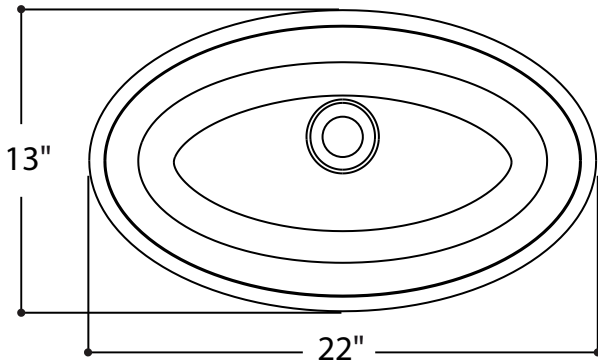

Description:

On counter vessel sink.

Features:

- Exterior dimensions: W 22" X D 13" X H 5"
- Capacity: 1,75 gal/6,7 L
- Thickness: 5/8"
- Weight: 11 lb

Material: Unimar 3.0 white U-00

Description:

On counter semi-recessed sink.

Features:

- Exterior dimensions : W 22" X D 13" X H 5".
- Capacity: 1,75 gal/6,7 L.
- Thickness: 5/8".
- Weight: 11 lb.

Material: Unimar 3.0 white U-00