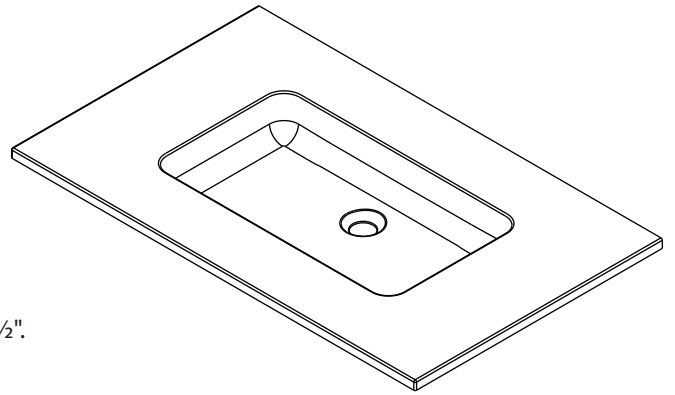

**Description:**

O one-piece vanity top.

**Features:**

- Exterior dimensions: variable width x variable depth x H 6 1/2".
- Capacity: 2.9 gal/ 11L.
- Thickness: 3/4".
- Weight: variable.
- Overflow included.

**Material:** UNIMAR 2.0 White U-00

WIDTH

DEPTH

**Description:**

Double O one-piece vanity top.

**Features:**

- Exterior dimensions: variable width x variable depth x H 6 ½".
- Capacity: 2.9 gal/ 11L.
- Thickness: ¾".
- Weight: variable.
- Overflow included.

**Material:** UNIMAR 2.0 White U-00

**WIDTH**