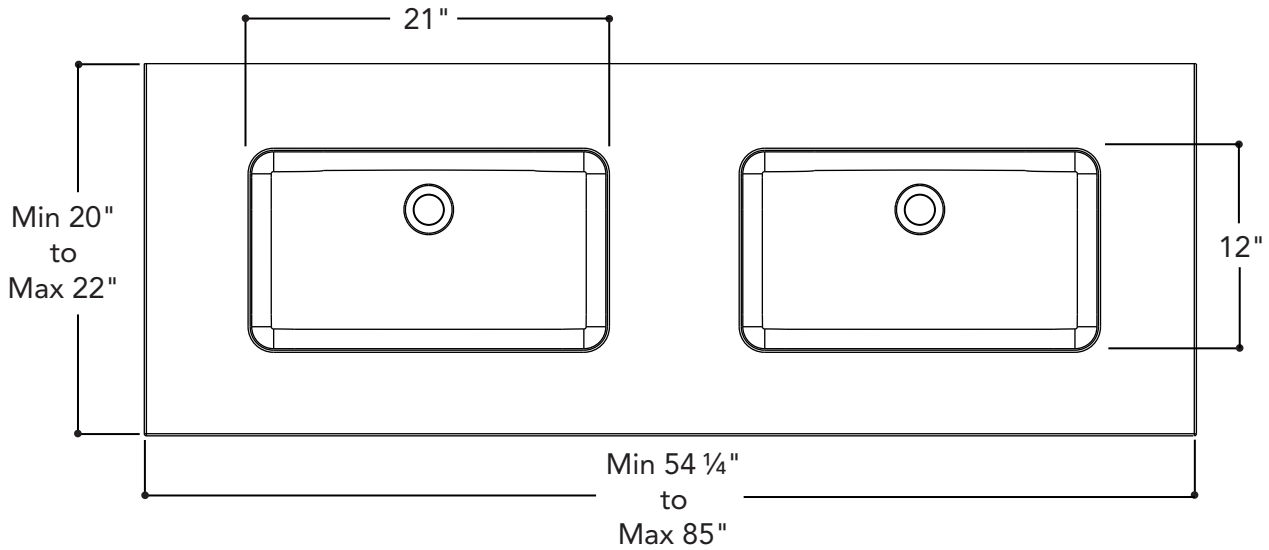

**Description:**

O one-piece vanity top.

**Features:**

- Exterior dimensions: variable width x variable depth x H 6 1/2".
- Capacity: 2.9 gal/ 11L.
- Thickness: 3/4".
- Weight: variable.
- Overflow included.

**Material:** UNIMAR 2.0 White U-00

WIDTH

DEPTH

**Description:**

Double O one-piece vanity top.

**Features:**

- Exterior dimensions: variable width x variable depth x H 6 ½".
- Capacity: 2.9 gal/ 11L.
- Thickness: ¾".
- Weight: variable.
- Overflow included.

**Material:** UNIMAR 2.0 White U-00

**WIDTH**