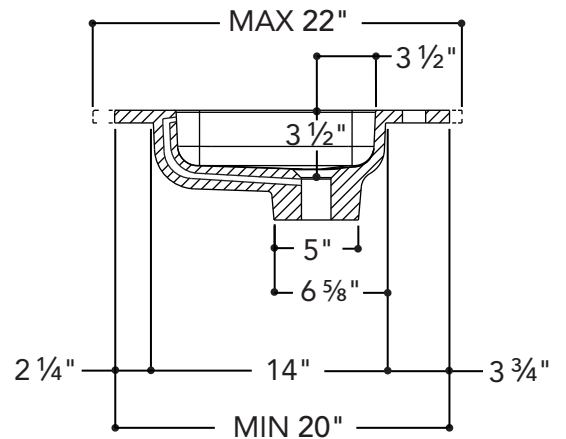

**Description:**

O one-piece vanity top.

**Features:**

- Exterior dimensions: variable width x variable depth x H 6 1/2".
- Capacity: 2.9 gal/ 11L.
- Thickness: 3/4".
- Weight: variable.
- Overflow included.

**Material:** UNIMAR 2.0 White U-00

WIDTH

DEPTH

**Description:**

Double O one-piece vanity top.

**Features:**

- Exterior dimensions: variable width x variable depth x H 6 ½".
- Capacity: 2.9 gal/ 11L.
- Thickness: ¾".
- Weight: variable.
- Overflow included.

**Material:** UNIMAR 2.0 White U-00

**WIDTH**