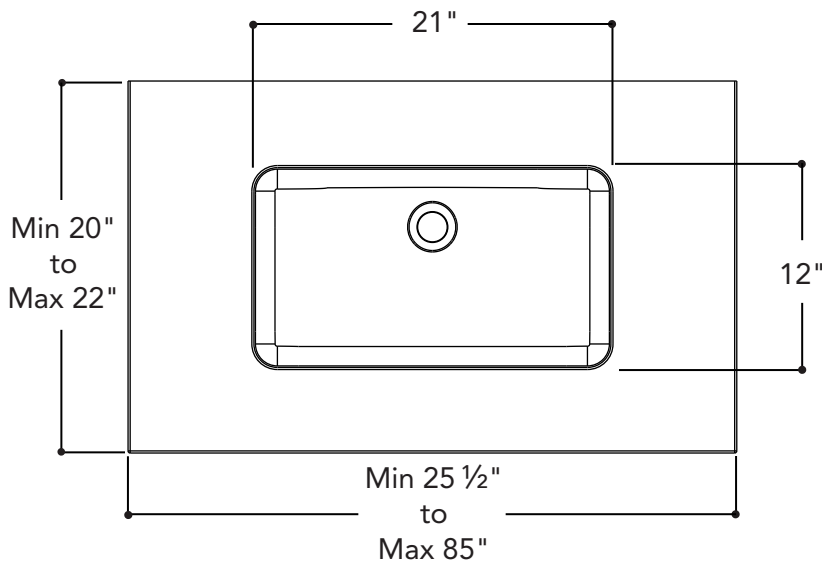

**Description:**

O one-piece vanity top.

**Features:**

- Exterior dimensions: variable width x variable depth x H 6 1/2".
- Capacity: 2.9 gal/ 11L.
- Thickness: 3/4".
- Weight: variable.
- Overflow included.

**Material:** UNIMAR 2.0 White U-00

WIDTH

DEPTH

**Description:**

Double O one-piece vanity top.

**Features:**

- Exterior dimensions: variable width x variable depth x H 6 ½".
- Capacity: 2.9 gal/ 11L.
- Thickness: ¾".
- Weight: variable.
- Overflow included.

**Material:** UNIMAR 2.0 White U-00

**WIDTH**