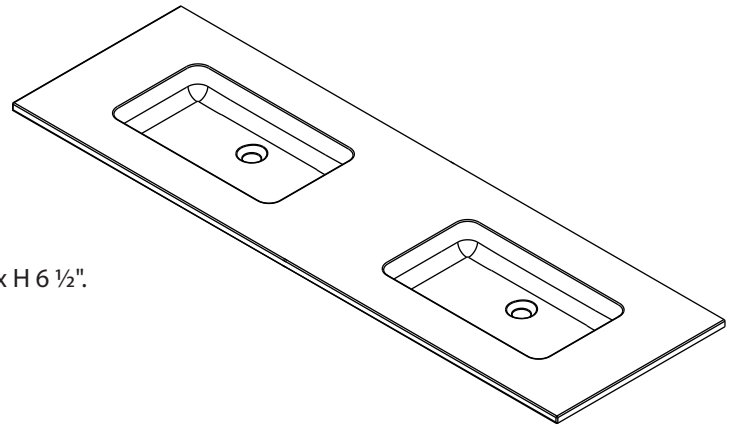

**Description:**

O one-piece vanity top.

**Features:**

- Exterior dimensions: variable width x variable depth x H 6 1/2".
- Capacity: 2.9 gal/ 11L.
- Thickness: 3/4".
- Weight: variable.
- Overflow included.

**Material:** UNIMAR 2.0 White U-00

WIDTH

DEPTH

**Description:**

Double O one-piece vanity top.

**Features:**

- Exterior dimensions: variable width x variable depth x H 6 ½".
- Capacity: 2.9 gal/ 11L.
- Thickness: ¾".
- Weight: variable.
- Overflow included.

**Material:** UNIMAR 2.0 White U-00

**WIDTH**