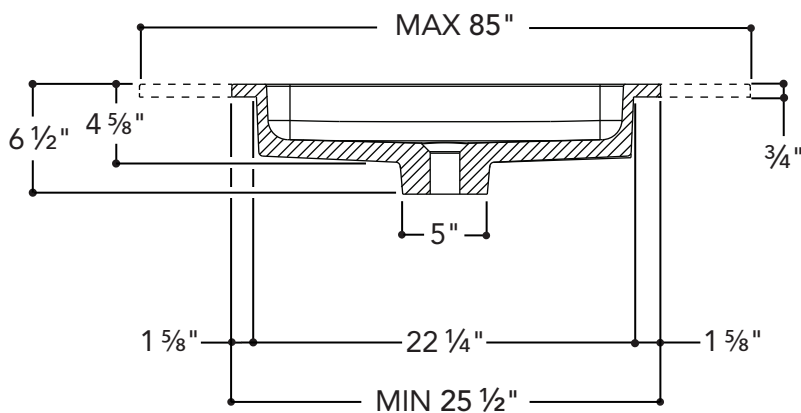

**Description:**

O one-piece vanity top.

**Features:**

- Exterior dimensions: variable width x variable depth x H 6 1/2".
- Capacity: 2.9 gal/ 11L.
- Thickness: 3/4".
- Weight: variable.
- Overflow included.

**Material:** UNIMAR 2.0 White U-00

WIDTH

DEPTH

**Description:**

Double O one-piece vanity top.

**Features:**

- Exterior dimensions: variable width x variable depth x H 6 ½".
- Capacity: 2.9 gal/ 11L.
- Thickness: ¾".
- Weight: variable.
- Overflow included.

**Material:** UNIMAR 2.0 White U-00

**WIDTH**